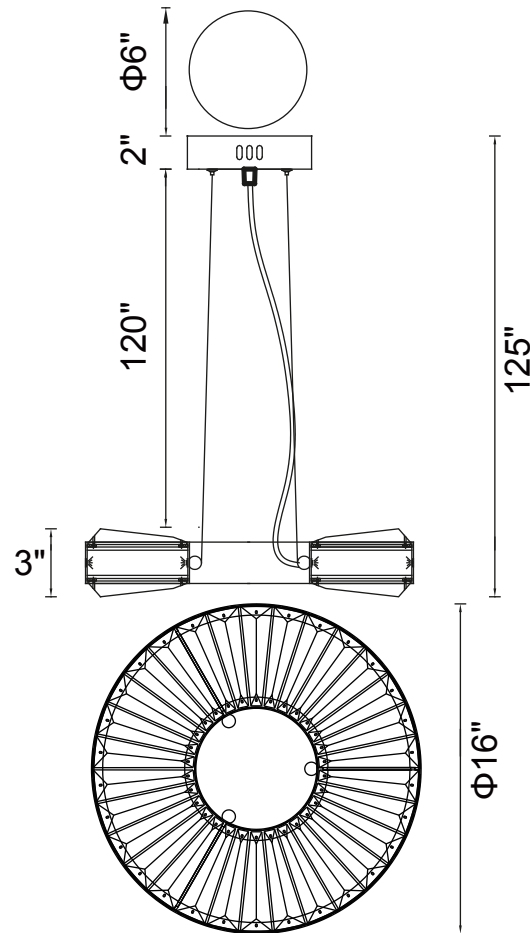

PROJECT: _____

FIXTURE TYPE: _____

LOCATION: _____

CONTACT/PHONE: _____

Item	1219P16-1-625
Collection	BIJOUX
Finish	Brass
Glass	-----
Crystal	Clear
Input	120V AC,60HZ,AC

Shade	-----
Length/Dia.	16"
Width/Ext.	16"
Height	3"
Maximum	125"
Lumens	1768

Light Source	LED
Bulb Info.	34W
Included	-----
Dimmable	Yes
Color	3000K
Weight	