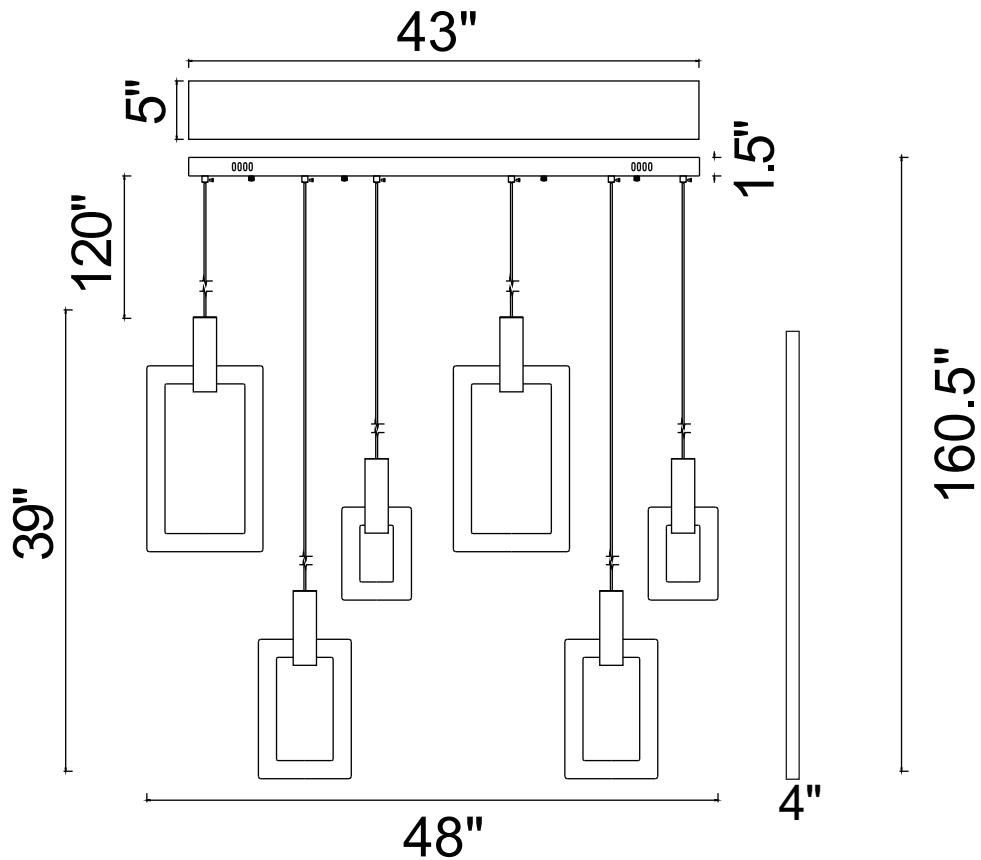

PROJECT: _____

FIXTURE TYPE: _____

LOCATION: _____

CONTACT/PHONE: _____

Item	1214P48-6-236-A-RC
Collection	ANELLO
Finish	White Oak
Glass	-----
Acrylic	Frosted
Input	120V AC,60HZ,AC

Shade	-----
Length/Dia.	48"
Width/Ext.	4"
Height	39"
Maximum	160.5"
Lumens	2184

Light Source	LED
Bulb Info.	42W
Included	-----
Dimmable	Yes
Color	3000K
Weight	