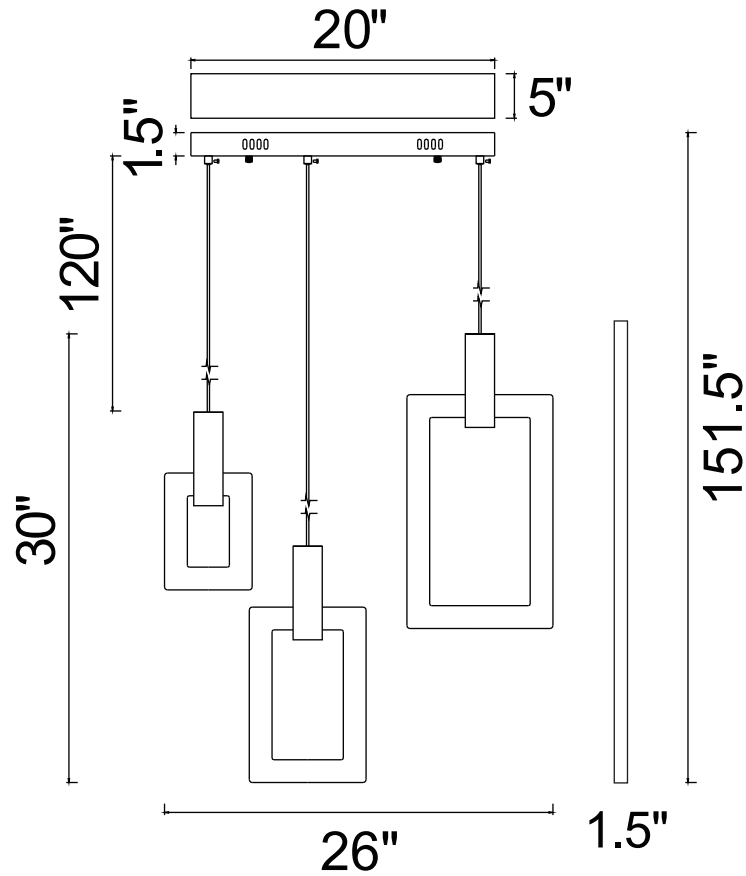

PROJECT: _____
 FIXTURE TYPE: _____
 LOCATION: _____
 CONTACT/PHONE: _____

Item	1214P26-3-236-A-RC
Collection	ANELLO
Finish	White Oak
Glass	-----
Acrylic	Frosted
Input	120V AC,60HZ,AC

Shade	-----
Length/Dia.	26"
Width/Ext.	1.5"
Height	30"
Maximum	151.5"
Lumens	1092

Light Source	LED
Bulb Info.	21W
Included	-----
Dimmable	Yes
Color	3000K
Weight	