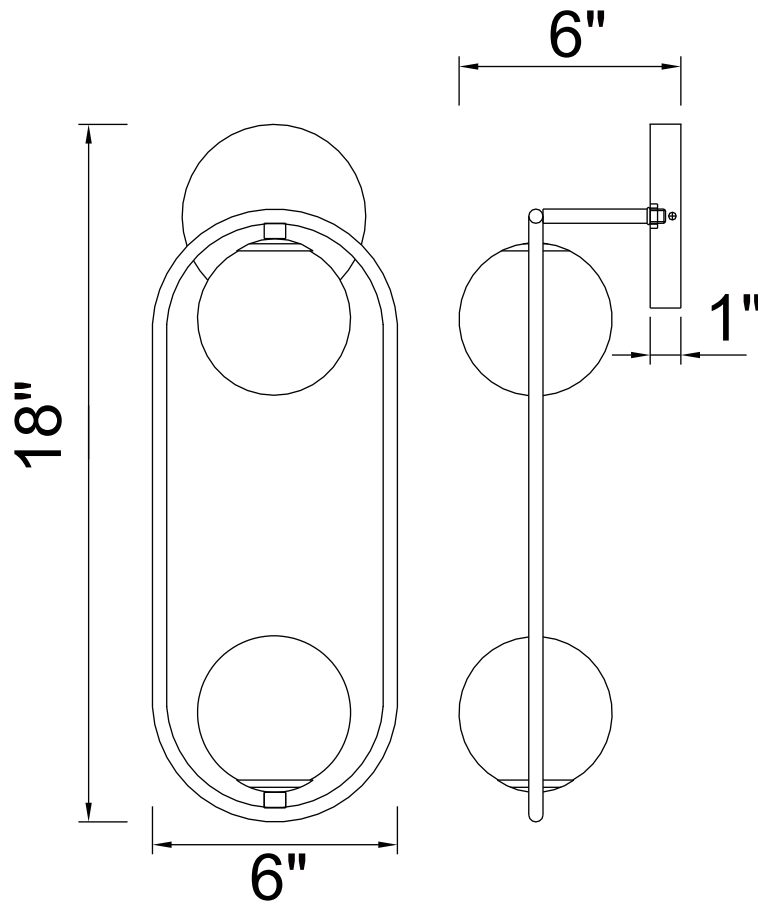

PROJECT: \_\_\_\_\_

FIXTURE TYPE: \_\_\_\_\_

LOCATION: \_\_\_\_\_

CONTACT/PHONE: \_\_\_\_\_

Item	1212W6-2-169
Collection	CELESTE
Finish	Medallion Gold
Glass	Frosted
Crystal	-----
Input	120V AC,60HZ,AC

Shade	-----
Length/Dia.	6"
Width/Ext.	6"
Height	18"
Maximum	-----
Lumens	-----

Light Source	LED G9
Bulb Info.	2×5W
Included	-----
Dimmable	Yes
Color	-----
Weight	