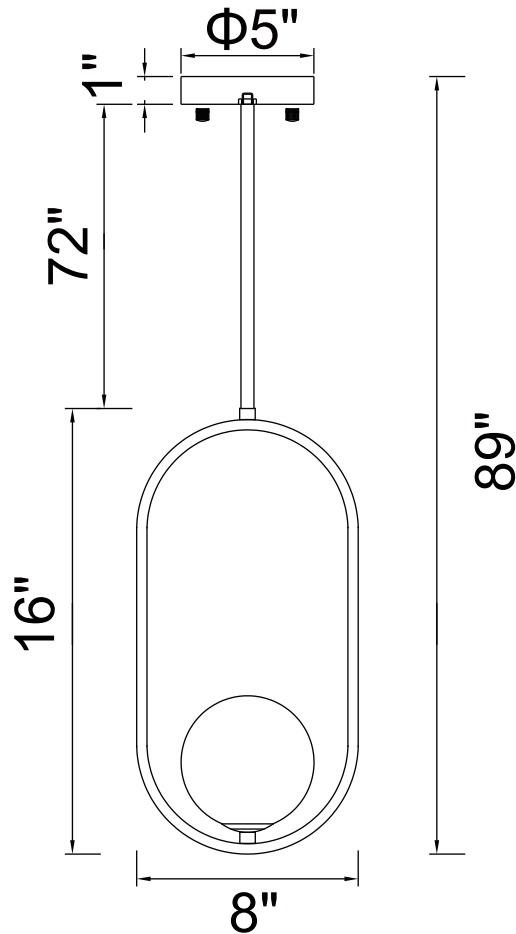

PROJECT: \_\_\_\_\_

FIXTURE TYPE: \_\_\_\_\_

LOCATION: \_\_\_\_\_

CONTACT/PHONE: \_\_\_\_\_

Item	1212P8-1-169
Collection	CELESTE
Finish	Medallion Gold
Glass	Frosted
Crystal	-----
Input	120V AC,60HZ,AC

Shade	-----
Length/Dia.	8"
Width/Ext.	8"
Height	16"
Maximum	89"
Lumens	-----

Light Source	LED G9
Bulb Info.	1x5W
Included	-----
Dimmable	Yes
Color	-----
Weight	