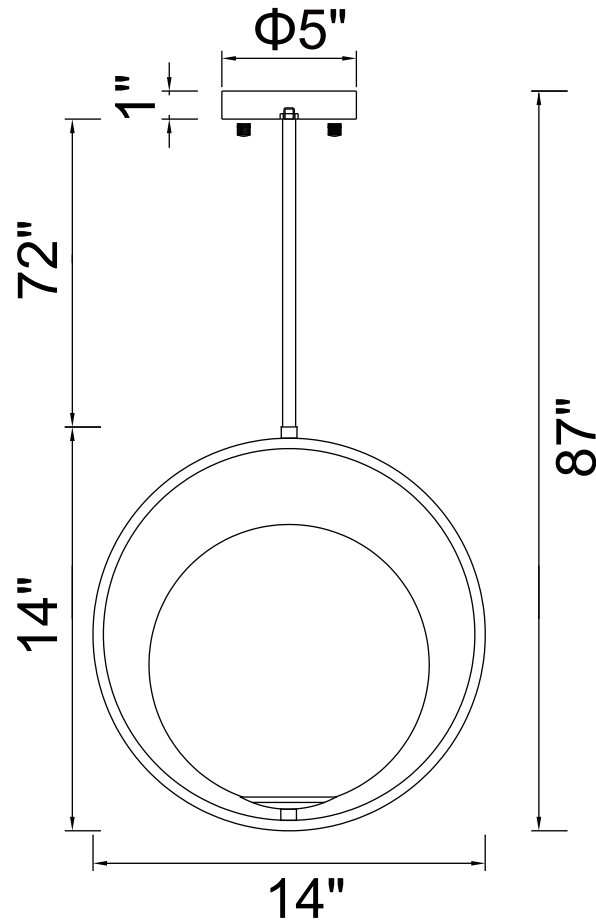

PROJECT: _____

FIXTURE TYPE: _____

LOCATION: _____

CONTACT/PHONE: _____

Item	1212P14-1-169
Collection	CELESTE
Finish	Medallion Gold
Glass	Frosted
Crystal	-----
Input	120V AC,60HZ,AC

Shade	-----
Length/Dia.	14"
Width/Ext.	14"
Height	14"
Maximum	87"
Lumens	-----

Light Source	LED G9
Bulb Info.	1×5W
Included	-----
Dimmable	Yes
Color	-----
Weight	