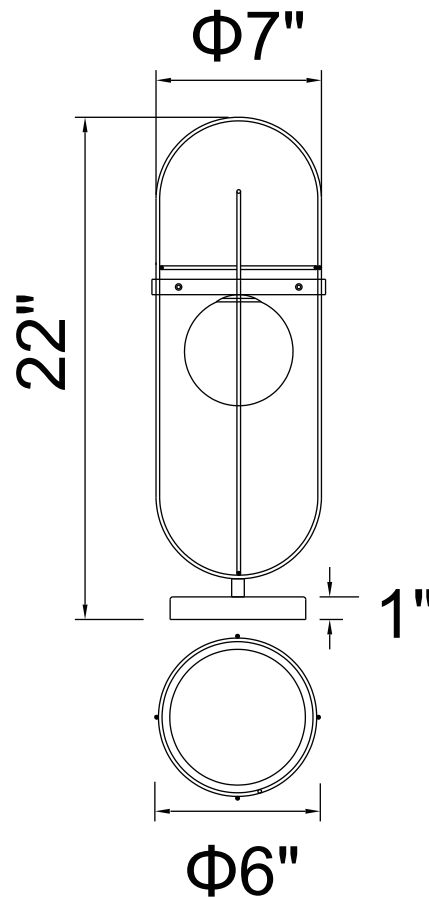

PROJECT: \_\_\_\_\_

FIXTURE TYPE: \_\_\_\_\_

LOCATION: \_\_\_\_\_

CONTACT/PHONE: \_\_\_\_\_

Item	1209T7-1-169
Collection	ORBIT
Finish	Medallion Gold
Glass	Frosted
Crystal	-----
Input	120V AC, 60HZ, AC

Shade	-----
Length/Dia.	6"
Width/Ext.	6"
Height	22"
Maximum	-----
Lumens	-----

Light Source	LED G9
Bulb Info.	1×5W
Included	-----
Dimmable	Yes
Color	-----
Weight	-----