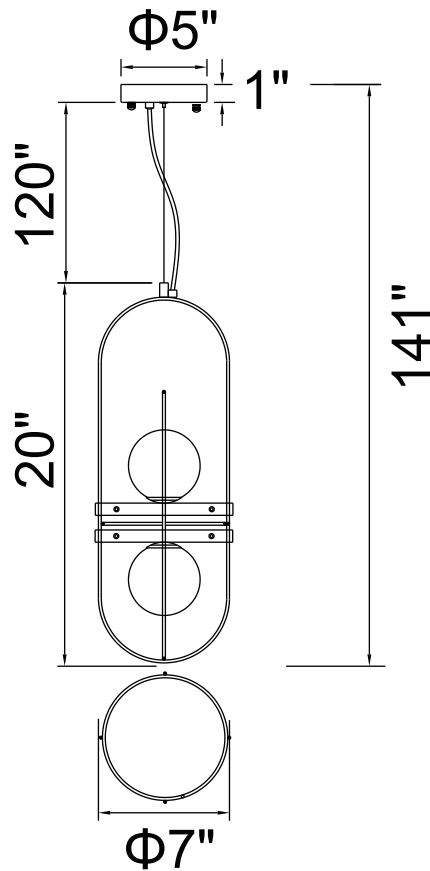

PROJECT: _____

FIXTURE TYPE: _____

LOCATION: _____

CONTACT/PHONE: _____

Item	1209P7-2-169
Collection	ORBIT
Finish	Medallion Gold
Glass	Frosted
Crystal	-----
Input	120V AC,60HZ,AC

Shade	-----
Length/Dia.	7"
Width/Ext.	7"
Height	20"
Maximum	141"
Lumens	-----

Light Source	LED G9
Bulb Info.	2x5W
Included	-----
Dimmable	Yes
Color	-----
Weight	-----