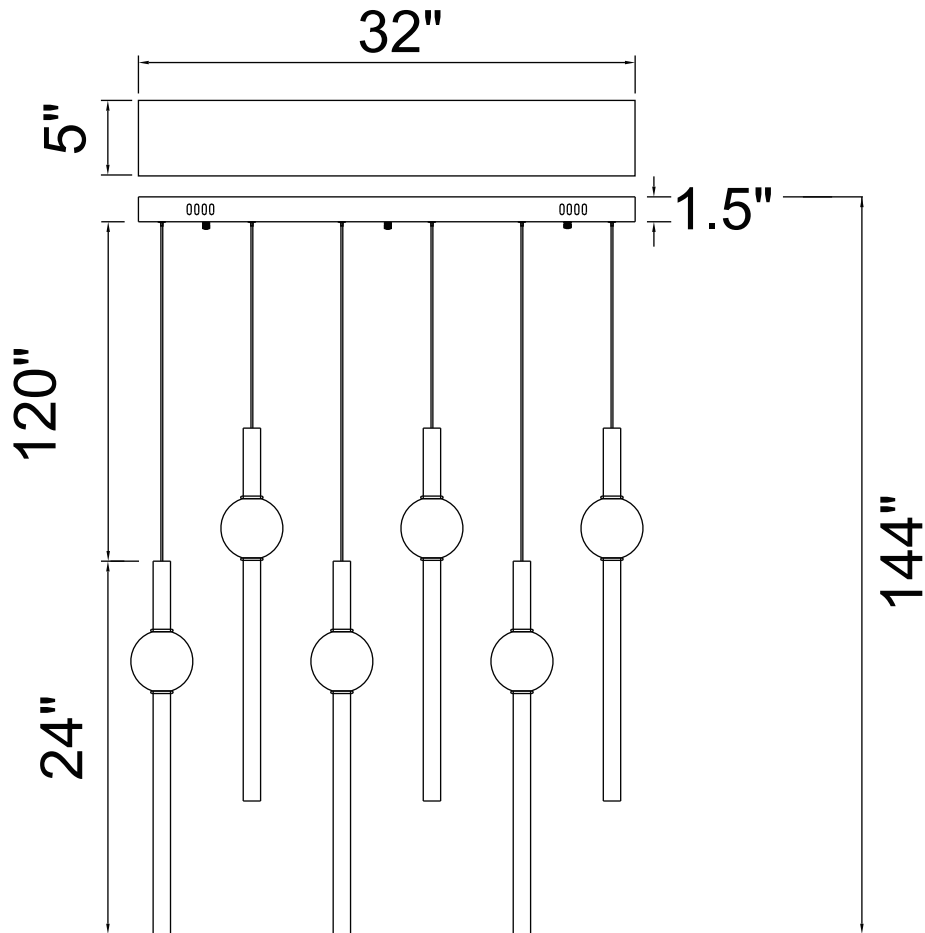

PROJECT: \_\_\_\_\_  
 FIXTURE TYPE: \_\_\_\_\_  
 LOCATION: \_\_\_\_\_  
 CONTACT/PHONE: \_\_\_\_\_

Item	1208P32-6-625-RC
Collection	BATON
Finish	Brass
Glass	White
Crystal	-----
Input	120V AC,60HZ,AC

Shade	-----
Length/Dia.	32"
Width/Ext.	5"
Height	24"
Maximum	144"
Lumens	5460

Light Source	LED
Bulb Info.	105W
Included	-----
Dimmable	Yes
Color	3000K
Weight	