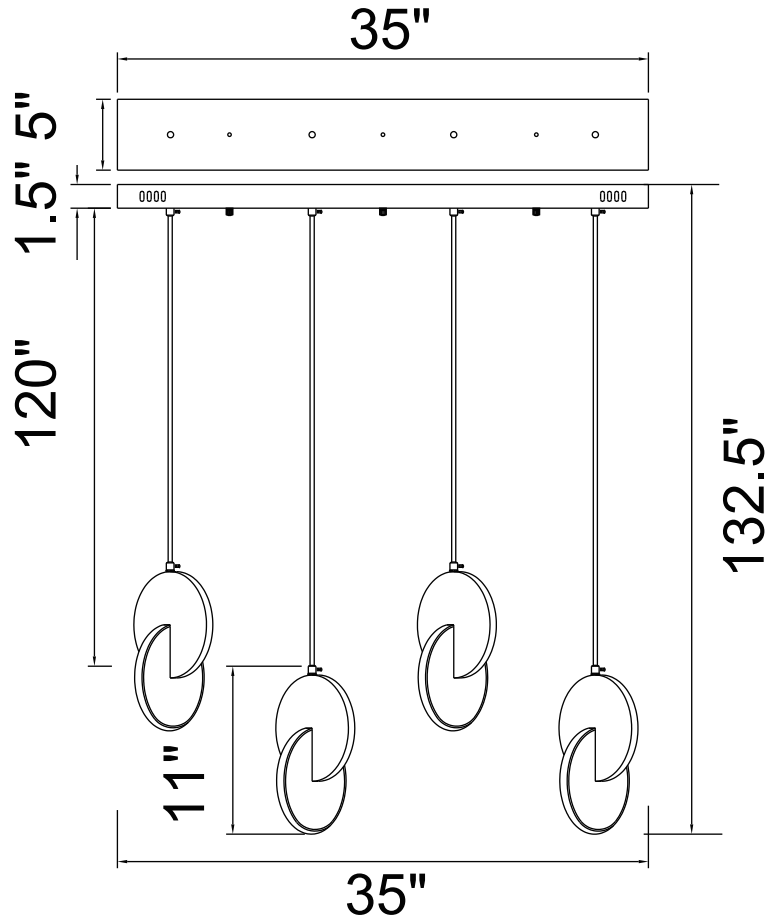

PROJECT: _____

FIXTURE TYPE: _____

LOCATION: _____

CONTACT/PHONE: _____

Item	1206P35-4-629
Collection	TRANCHE
Finish	Brushed Brass
Acrylic	Frosted
Crystal	-----
Input	120V AC,60HZ,AC

Shade	-----
Length/Dia.	35"
Width/Ext.	5"
Height	11"
Maximum	132.5"
Lumens	1144

Light Source	LED
Bulb Info.	22W
Included	-----
Dimmable	Yes
Color	3000K
Weight	