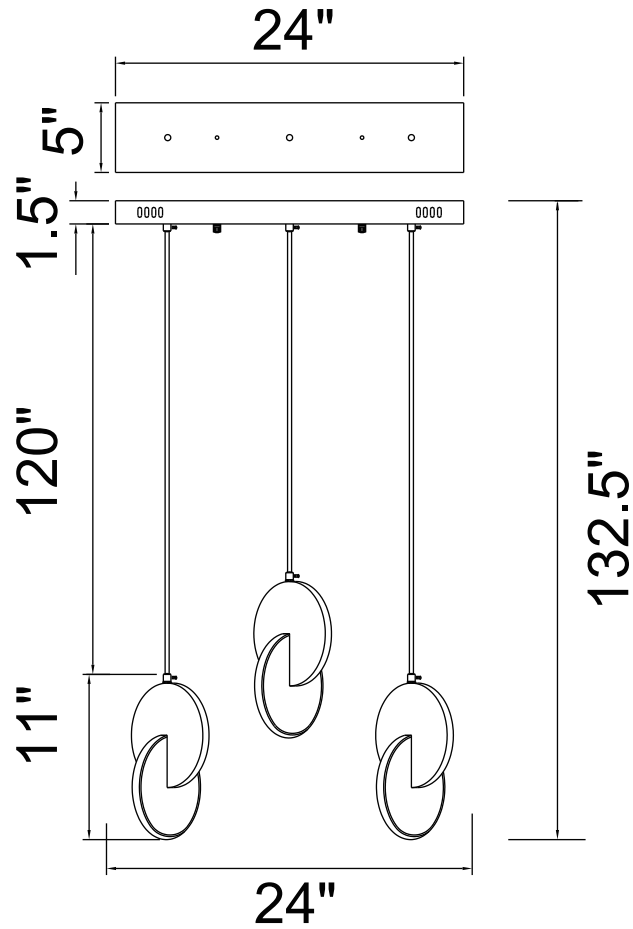

PROJECT: _____
 FIXTURE TYPE: _____
 LOCATION: _____
 CONTACT/PHONE: _____

Item	1206P24-3-629
Collection	TRANCHE
Finish	Brushed Brass
Acrylic	Frosted
Crystal	-----
Input	120V AC,60HZ,AC

Shade	-----
Length/Dia.	24"
Width/Ext.	5"
Height	11"
Maximum	132.5"
Lumens	884

Light Source	LED
Bulb Info.	17W
Included	-----
Dimmable	Yes
Color	3000K
Weight	