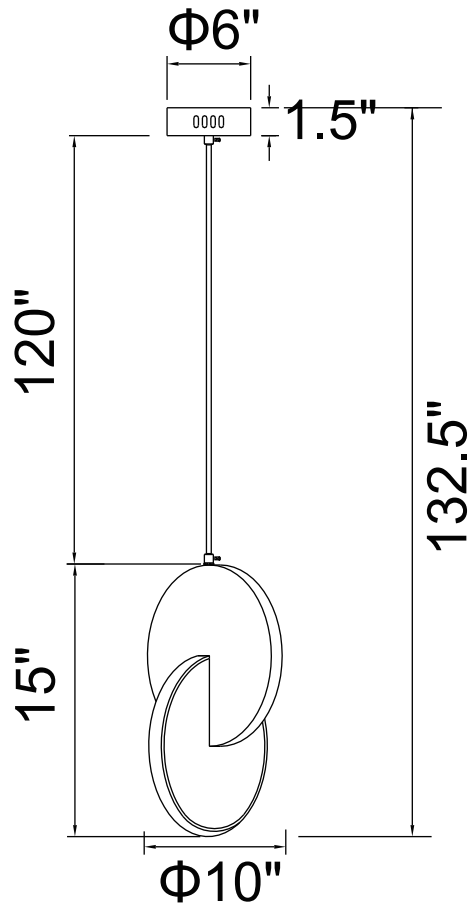

PROJECT: _____

FIXTURE TYPE: _____

LOCATION: _____

CONTACT/PHONE: _____

Item	1206P10-1-629
Collection	TRANCHE
Finish	Brushed Brass
Acrylic	Frosted
Crystal	-----
Input	120V AC,60HZ,AC

Shade	-----
Length/Dia.	10"
Width/Ext.	10"
Height	15"
Maximum	132.5"
Lumens	416

Light Source	LED
Bulb Info.	8W
Included	-----
Dimmable	Yes
Color	3000K
Weight	