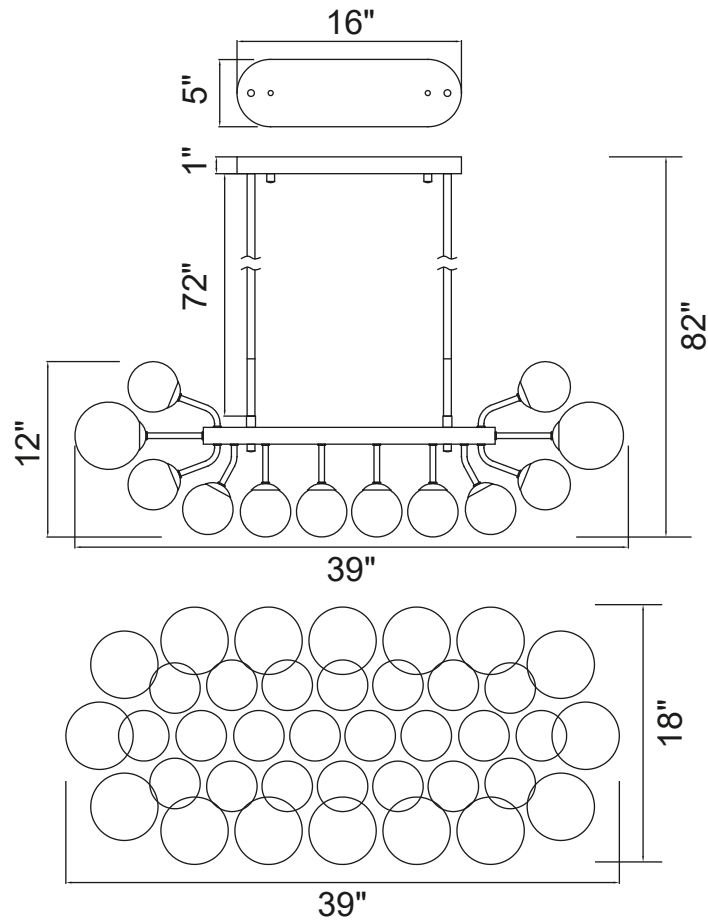

PROJECT: _____

FIXTURE TYPE: _____

LOCATION: _____

CONTACT/PHONE: _____

Item	1205P39-27-601
Collection	PALLOCIYes
Finish	Chrome
Glass	Clear+Smoke
Crystal	-----
Input	120V AC,60HZ,AC

Shade	-----
Length/Dia.	39"
Width/Ext.	18"
Height	12"
Maximum	82"
Lumens	-----

Light Source	LED G9
Bulb Info.	27×5W
Included	-----
Dimmable	Yes
Color	-----
Weight	