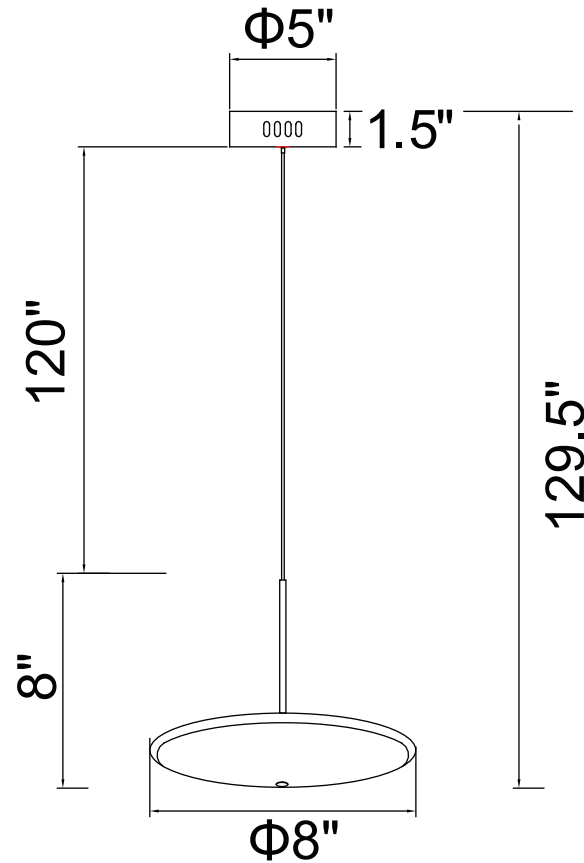

PROJECT: _____

FIXTURE TYPE: _____

LOCATION: _____

CONTACT/PHONE: _____

Item	1204P8-1-625-A
Collection	OVNI
Finish	Brass
Acrylic	Acrylic
Crystal	-----
Input	120V AC,60HZ,AC

Shade	-----
Length/Dia.	8"
Width/Ext.	8"
Height	8"
Maximum	129.5"
Lumens	208

Light Source	LED
Bulb Info.	4W
Included	-----
Dimmable	Yes
Color	3000K
Weight	