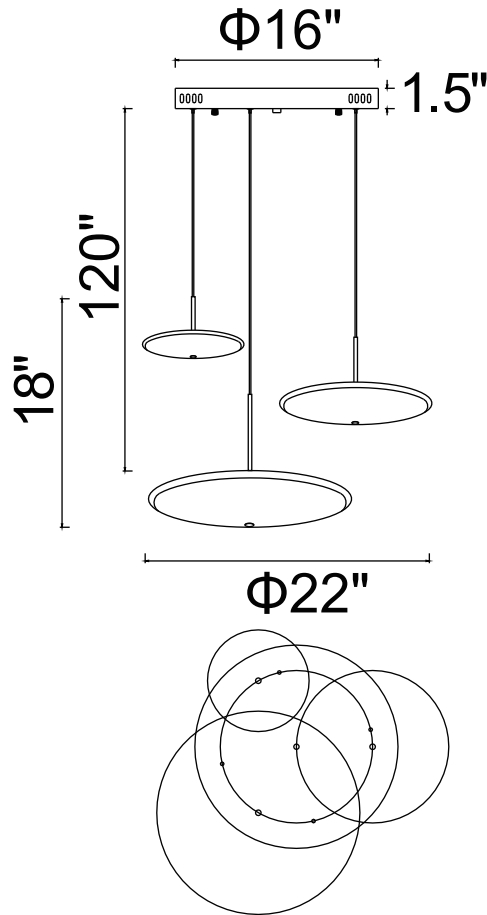

PROJECT: _____

FIXTURE TYPE: _____

LOCATION: _____

CONTACT/PHONE: _____

Item	1204P22-3-625-A
Collection	OVNI
Finish	Brass
Acrylic	Acrylic
Crystal	-----
Input	120V AC,60HZ,AC

Shade	-----
Length/Dia.	22"
Width/Ext.	22"
Height	18"
Maximum	-----
Lumens	1092

Light Source	LED
Bulb Info.	21W
Included	-----
Dimmable	Yes
Color	3000K
Weight	