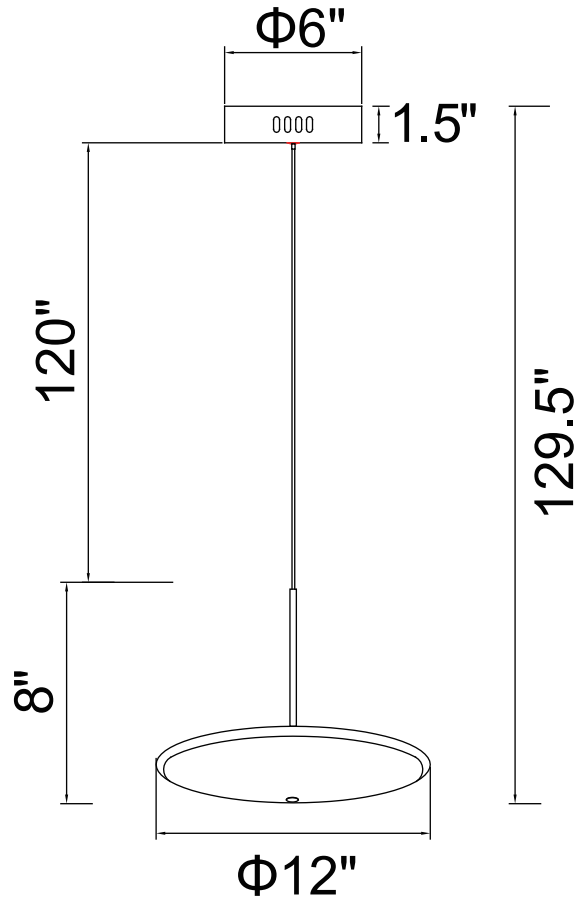

PROJECT: _____
 FIXTURE TYPE: _____
 LOCATION: _____
 CONTACT/PHONE: _____

Item	1204P12-1-625-A
Collection	OVNI
Finish	Brass
Acrylic	Acrylic
Crystal	-----
Input	120V AC,60HZ,AC

Shade	-----
Length/Dia.	12"
Width/Ext.	12"
Height	8"
Maximum	129.5"
Lumens	364

Light Source	LED
Bulb Info.	7W
Included	-----
Dimmable	Yes
Color	3000K
Weight	