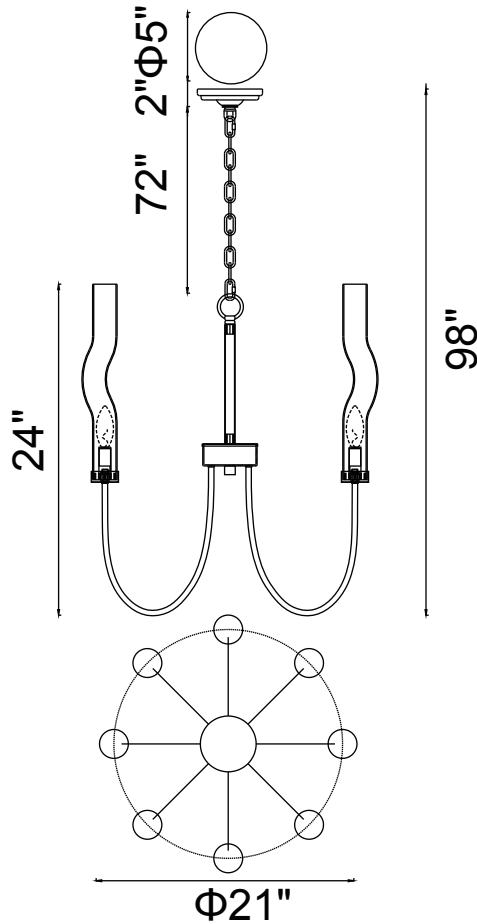

PROJECT: _____
 FIXTURE TYPE: _____
 LOCATION: _____
 CONTACT/PHONE: _____

Item	1203P21-8-613
Collection	MÉDUSE
Finish	Polished Nickel
Glass	Champagne
Crystal	-----
Input	120V AC,60HZ,AC

Shade	-----
Length/Dia.	21"
Width/Ext.	21"
Height	24"
Maximum	98"
Lumens	-----

Light Source	E12
Bulb Info.	8×60W
Included	-----
Dimmable	Yes
Color	-----
Weight	