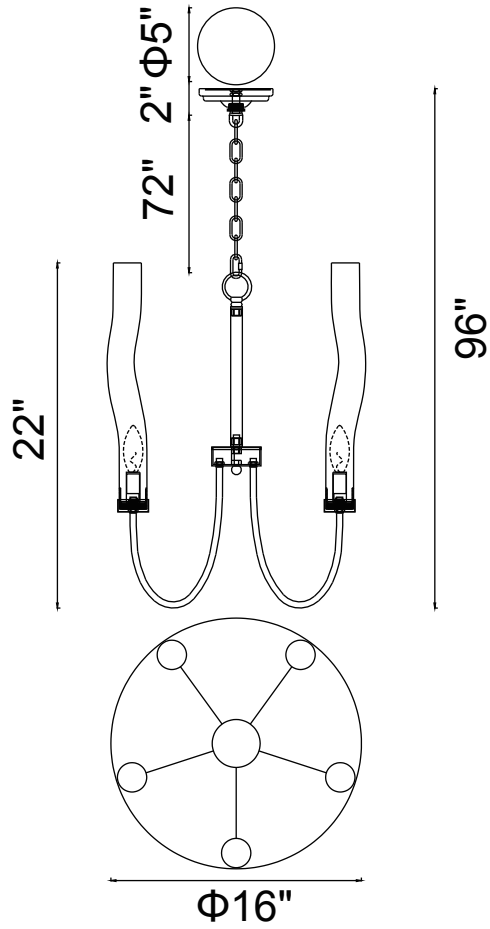

PROJECT: \_\_\_\_\_  
 FIXTURE TYPE: \_\_\_\_\_  
 LOCATION: \_\_\_\_\_  
 CONTACT/PHONE: \_\_\_\_\_

Item	1203P16-5-613
Collection	MÉDUSE
Finish	Polished Nickel
Glass	Champagne
Crystal	-----
Input	120V AC,60HZ,AC

Shade	-----
Length/Dia.	16"
Width/Ext.	16"
Height	22"
Maximum	96"
Lumens	-----

Light Source	E12
Bulb Info.	5×60W
Included	-----
Dimmable	Yes
Color	-----
Weight	