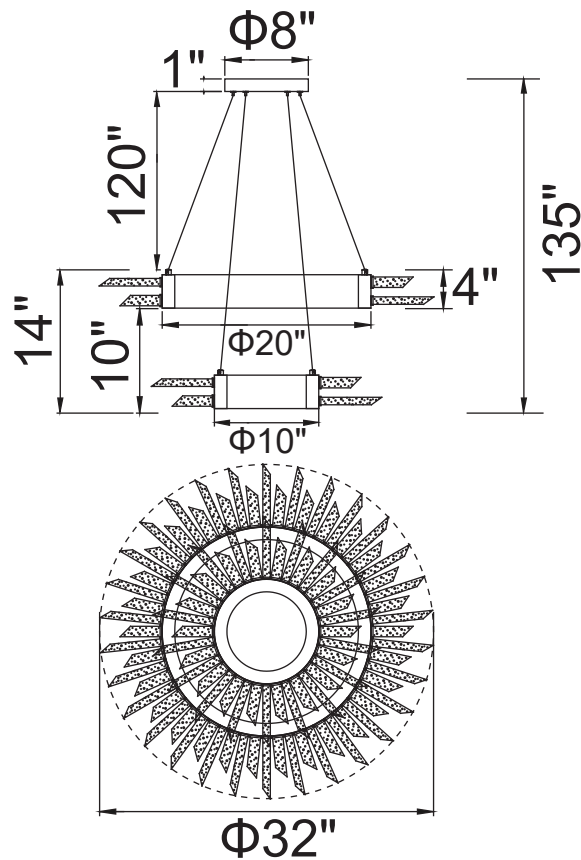

PROJECT: _____

FIXTURE TYPE: _____

LOCATION: _____

CONTACT/PHONE: _____

Item	1170P32-18-613
Collection	THORNS
Finish	Polished Nickel
Glass	-----
Crystal	Clear
Input	120V AC,60HZ,AC

Shade	-----
Length/Dia.	32"
Width/Ext.	32"
Height	14"
Maximum	135"
Lumens	-----

Light Source	G9
Bulb Info.	18x40W
Included	-----
Dimmable	Yes
Color	-----
Weight	