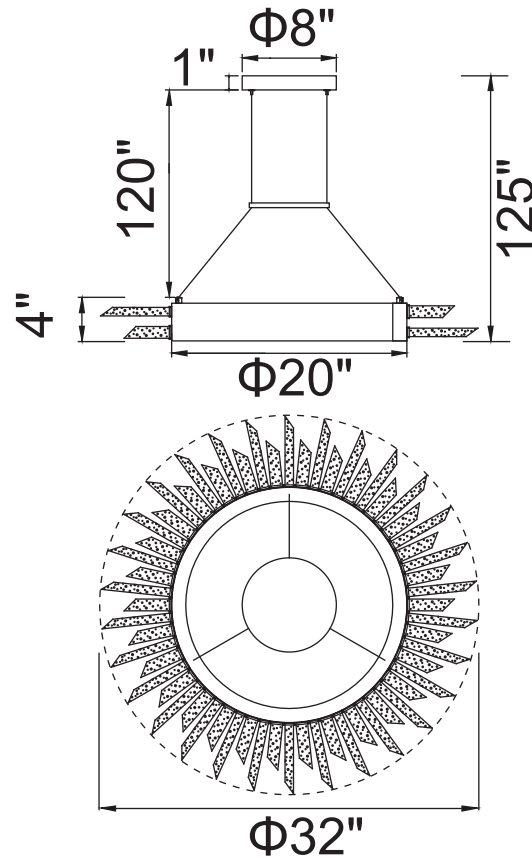

PROJECT: _____

FIXTURE TYPE: _____

LOCATION: _____

CONTACT/PHONE: _____

Item	1170P32-12-613
Collection	THORNS
Finish	Polished Nickel
Glass	-----
Crystal	Clear
Input	120V AC,60HZ,AC

Shade	-----
Length/Dia.	32"
Width/Ext.	32"
Height	4"
Maximum	125"
Lumens	-----

Light Source	G9
Bulb Info.	12x40W
Included	-----
Dimmable	Yes
Color	-----
Weight	