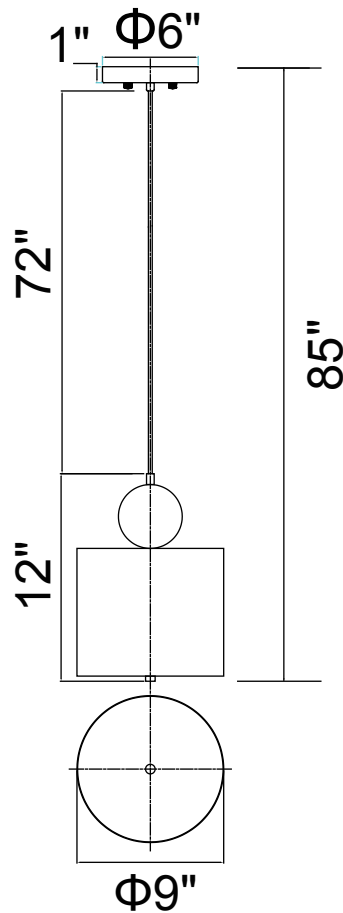

PROJECT: _____
 FIXTURE TYPE: _____
 LOCATION: _____
 CONTACT/PHONE: _____

Item	1156P9-625
Collection	SALEEN
Finish	Brass+Black
Glass	-----
Crystal	-----
Input	120V AC,60HZ,AC

Shade	-----
Length/Dia.	9"
Width/Ext.	-----
Height	12"
Maximum	85"
Lumens	-----

Light Source	LED
Bulb Info.	9W
Included	-----
Dimmable	Yes
Color	4000K
Weight	