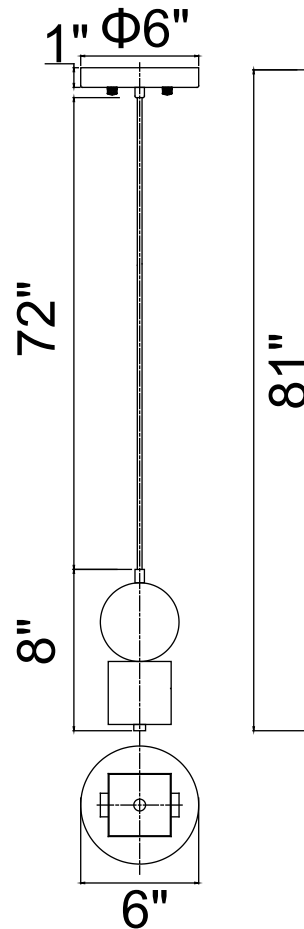

PROJECT: \_\_\_\_\_

FIXTURE TYPE: \_\_\_\_\_

LOCATION: \_\_\_\_\_

CONTACT/PHONE: \_\_\_\_\_

Item	1156P4-625
Collection	SALEEN
Finish	Brass+Black
Glass	-----
Crystal	-----
Input	120V AC,60HZ,AC

Shade	-----
Length/Dia.	6"
Width/Ext.	-----
Height	8"
Maximum	81"
Lumens	-----

Light Source	LED
Bulb Info.	4W
Included	-----
Dimmable	Yes
Color	4000K
Weight	-----