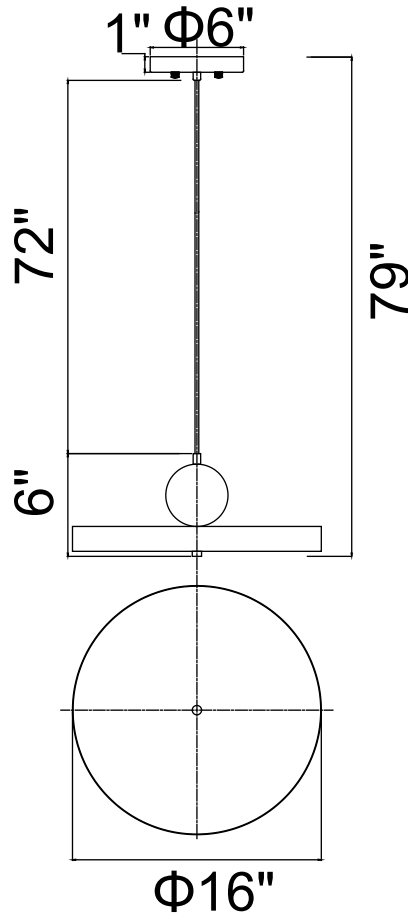

PROJECT: _____

FIXTURE TYPE: _____

LOCATION: _____

CONTACT/PHONE: _____

Item	1156P16-625
Collection	SALEEN
Finish	Brass+Black
Glass	-----
Crystal	-----
Input	120V AC,60HZ,AC

Shade	-----
Length/Dia.	16"
Width/Ext.	-----
Height	6"
Maximum	79"
Lumens	-----

Light Source	LED
Bulb Info.	15W
Included	-----
Dimmable	Yes
Color	4000K
Weight	-----