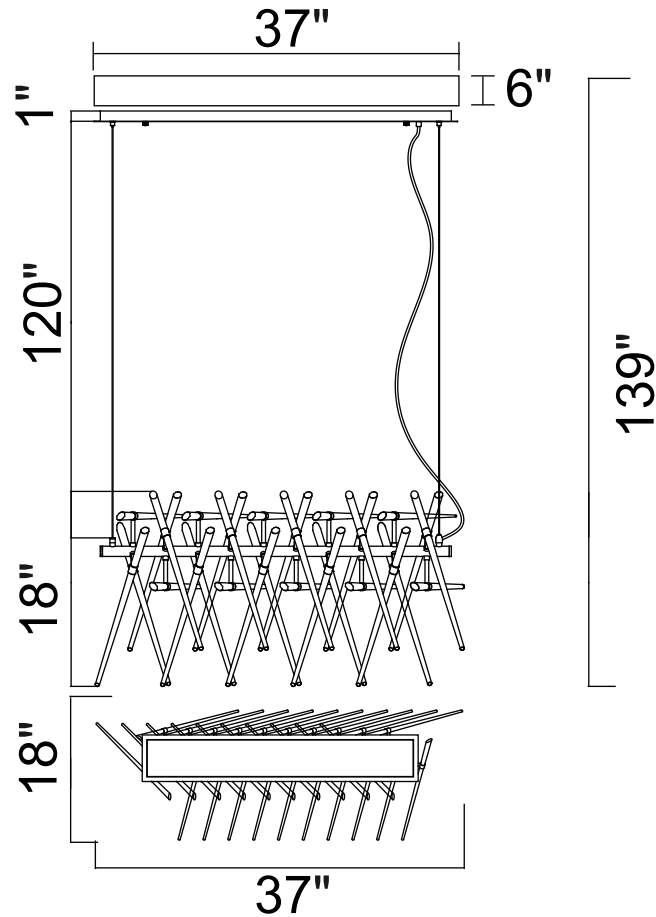

PROJECT: _____

FIXTURE TYPE: _____

LOCATION: _____

CONTACT/PHONE: _____

Item	1154P37-9-601
Collection	ICICLE
Finish	Chrome
Glass	Clear
Crystal	-----
Input	120V AC,60HZ,AC

Shade	-----
Length/Dia.	37"
Width/Ext.	18"
Height	18"
Maximum	139"
Lumens	-----

Light Source	G9
Bulb Info.	9×40W
Included	-----
Dimmable	Yes
Color	-----
Weight	