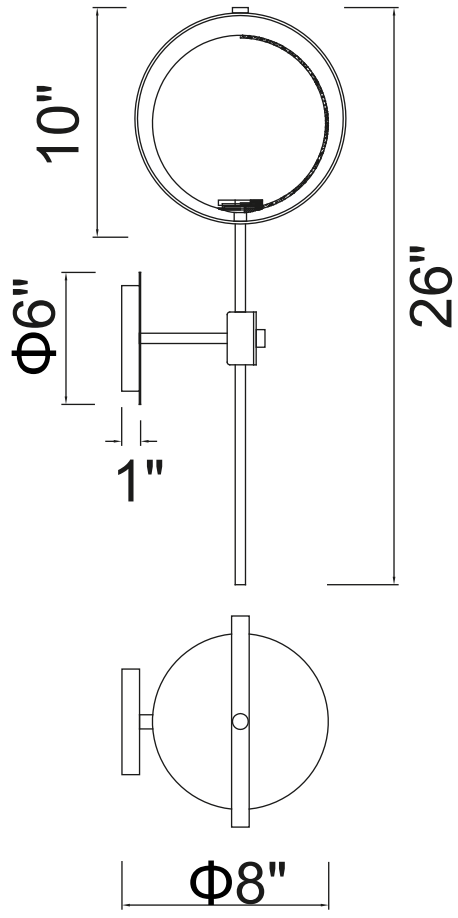

PROJECT: _____
 FIXTURE TYPE: _____
 LOCATION: _____
 CONTACT/PHONE: _____

Item	1153W10-1-169
Collection	DA VINCI
Finish	Medallion Gold
Glass	Frosted
Crystal	-----
Input	120V AC,60HZ,AC

Shade	-----
Length/Dia.	8"
Width/Ext.	-----
Height	10"
Maximum	26"
Lumens	-----

Light Source	LED G9
Bulb Info.	1×MAX7W
Included	-----
Dimmable	Yes
Color	-----
Weight	-----