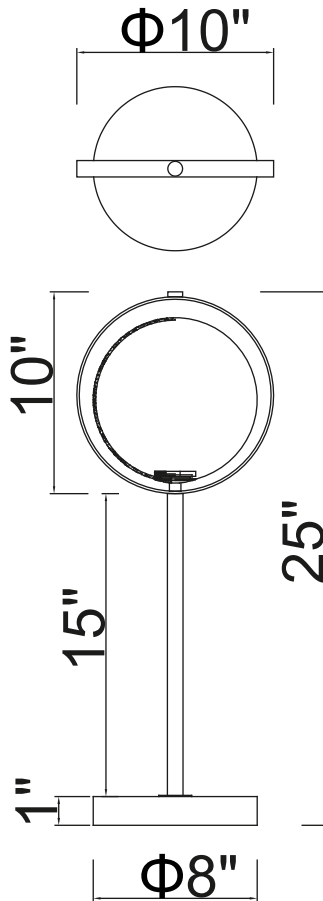

PROJECT: _____

FIXTURE TYPE: _____

LOCATION: _____

CONTACT/PHONE: _____

Item	1153T10-1-169-A
Collection	DA VINCI
Finish	Medallion Gold
Glass	Frosted
Crystal	-----
Input	120V AC,60HZ,AC

Shade	-----
Length/Dia.	10"
Width/Ext.	-----
Height	10"
Maximum	25"
Lumens	-----

Light Source	LED G9
Bulb Info.	1×MAX7W
Included	-----
Dimmable	Yes
Color	-----
Weight	