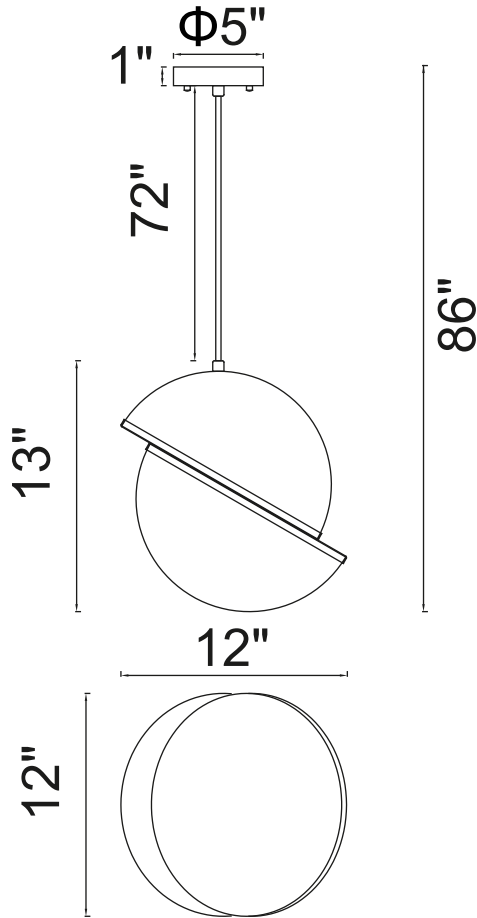

PROJECT: _____

FIXTURE TYPE: _____

LOCATION: _____

CONTACT/PHONE: _____

Item	1148P12-1-613
Collection	GEMINI
Finish	Polished Nickel
Acrylic	White
Crystal	-----
Input	120V AC,60HZ,AC

Shade	-----
Length/Dia.	12"
Width/Ext.	12"
Height	13"
Maximum	86"
Lumens	-----

Light Source	E26
Bulb Info.	1×60W
Included	-----
Dimmable	Yes
Color	-----
Weight	