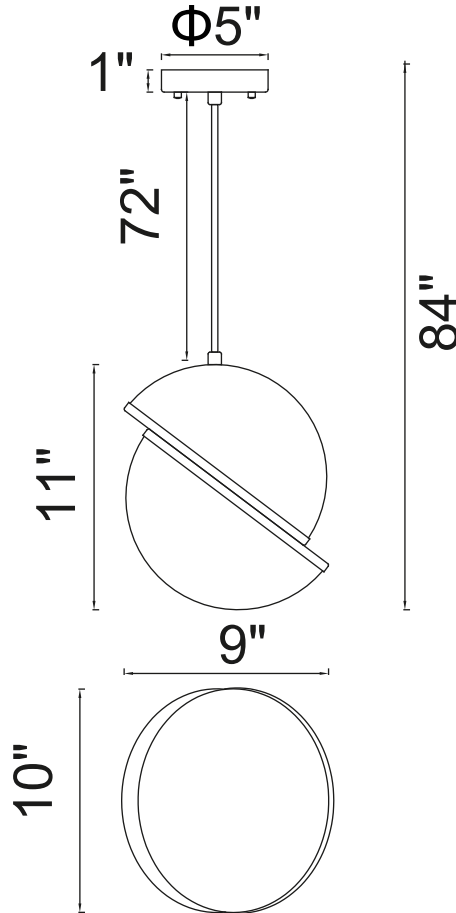

PROJECT: _____

FIXTURE TYPE: _____

LOCATION: _____

CONTACT/PHONE: _____

Item	1148P10-1-613
Collection	GEMINI
Finish	Polished Nickel
Acrylic	White
Crystal	-----
Input	120V AC,60HZ,AC

Shade	-----
Length/Dia.	9"
Width/Ext.	10"
Height	11"
Maximum	84"
Lumens	-----

Light Source	E26
Bulb Info.	1×60W
Included	-----
Dimmable	Yes
Color	-----
Weight	