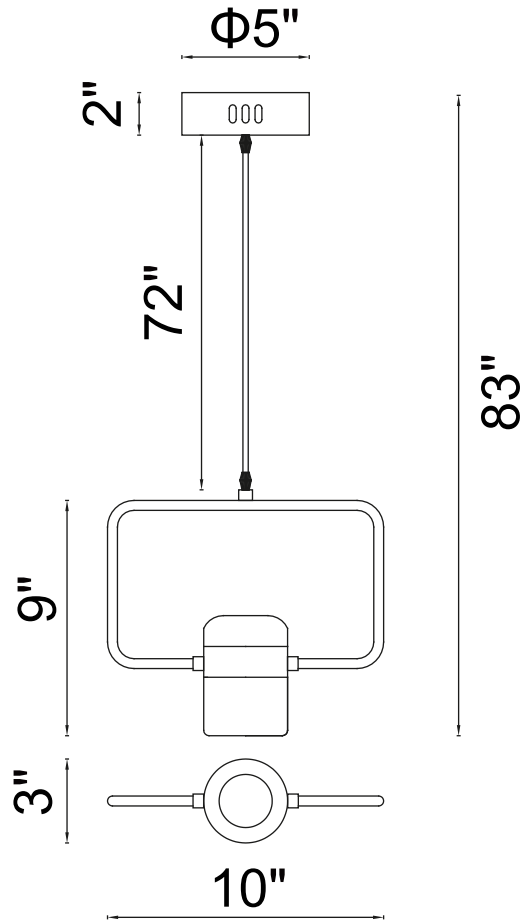

PROJECT: \_\_\_\_\_

FIXTURE TYPE: \_\_\_\_\_

LOCATION: \_\_\_\_\_

CONTACT/PHONE: \_\_\_\_\_

Item	1147P10-1-101
Collection	MOXIE
Finish	Black
Acrylic	Frosted
Crystal	-----
Input	120V AC,60HZ,AC

Shade	-----
Length/Dia.	10"
Width/Ext.	3"
Height	9"
Maximum	83"
Lumens	-----

Light Source	LED
Bulb Info.	6W
Included	-----
Dimmable	Yes
Color	3000K
Weight	