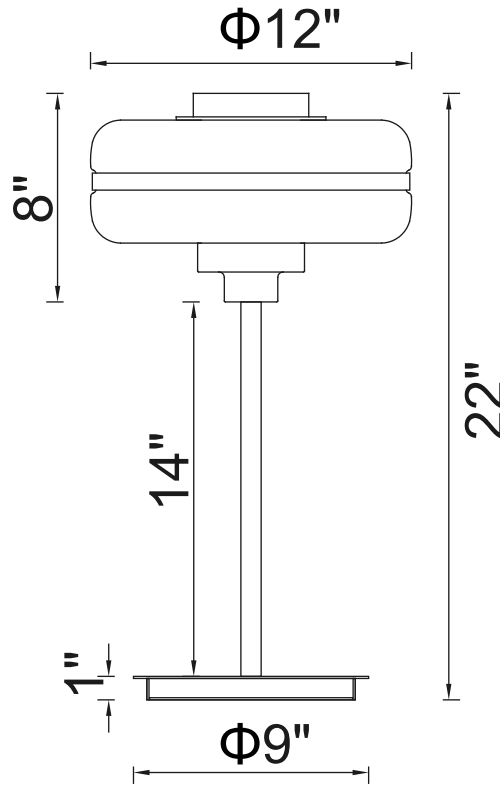

PROJECT: _____
 FIXTURE TYPE: _____
 LOCATION: _____
 CONTACT/PHONE: _____

Item	1143T12-1-270
Collection	ELEMENTARY
Finish	Pearl Gold
Glass	White
Crystal	-----
Input	120V AC,60HZ,AC

Shade	-----
Length/Dia.	12"
Width/Ext.	-----
Height	8"
Maximum	22"
Lumens	-----

Light Source	E26
Bulb Info.	1×60W
Included	-----
Dimmable	Yes
Color	-----
Weight	