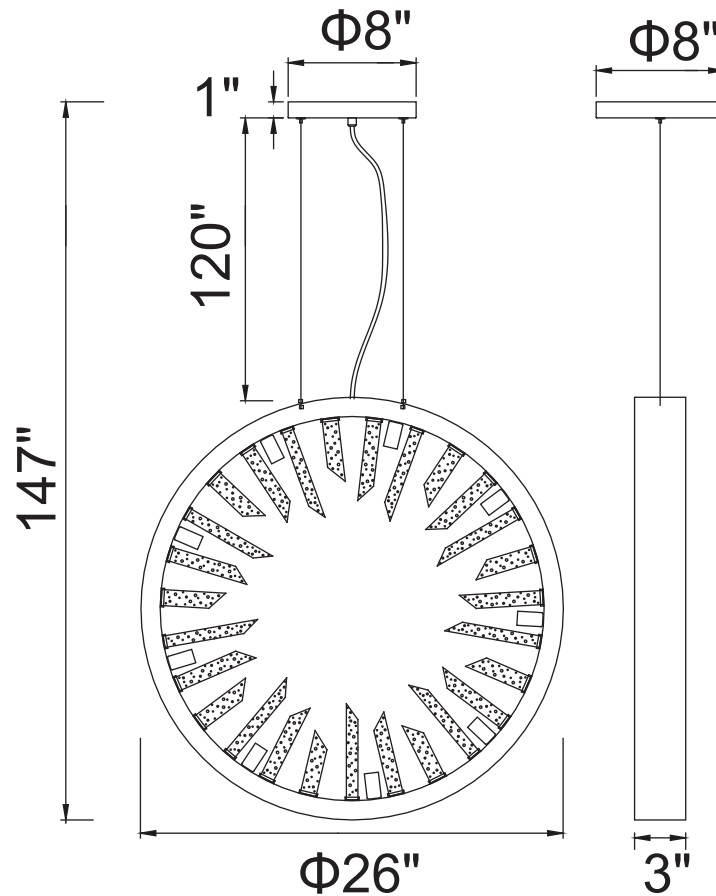

PROJECT: \_\_\_\_\_

FIXTURE TYPE: \_\_\_\_\_

LOCATION: \_\_\_\_\_

CONTACT/PHONE: \_\_\_\_\_

Item	1142P26-9-613
Collection	SPIKED
Finish	Polished Nickel
Glass	-----
Crystal	Clear
Input	120V AC,60HZ,AC

Shade	-----
Length/Dia.	26"
Width/Ext.	3"
Height	26"
Maximum	147"
Lumens	-----

Light Source	G9
Bulb Info.	9×40W
Included	-----
Dimmable	Yes
Color	-----
Weight	