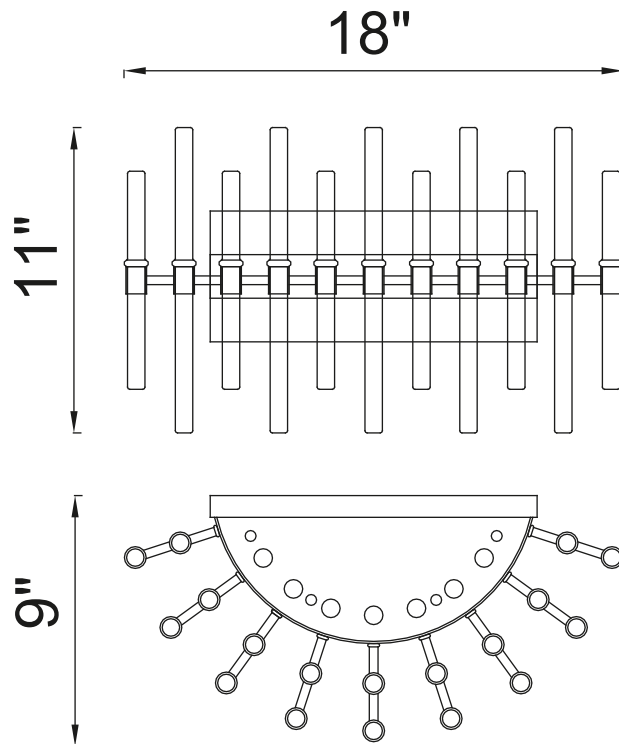

PROJECT: _____

FIXTURE TYPE: _____

LOCATION: _____

CONTACT/PHONE: _____

Item	1137W18-4-613
Collection	MIROIR
Finish	Polished Nickel
Glass	Clear
Crystal	-----
Input	120V AC,60HZ,AC

Shade	-----
Length/Dia.	18"
Width/Ext.	9"
Height	11"
Maximum	-----
Lumens	-----

Light Source	G9
Bulb Info.	4×40W
Included	-----
Dimmable	Yes
Color	-----
Weight	