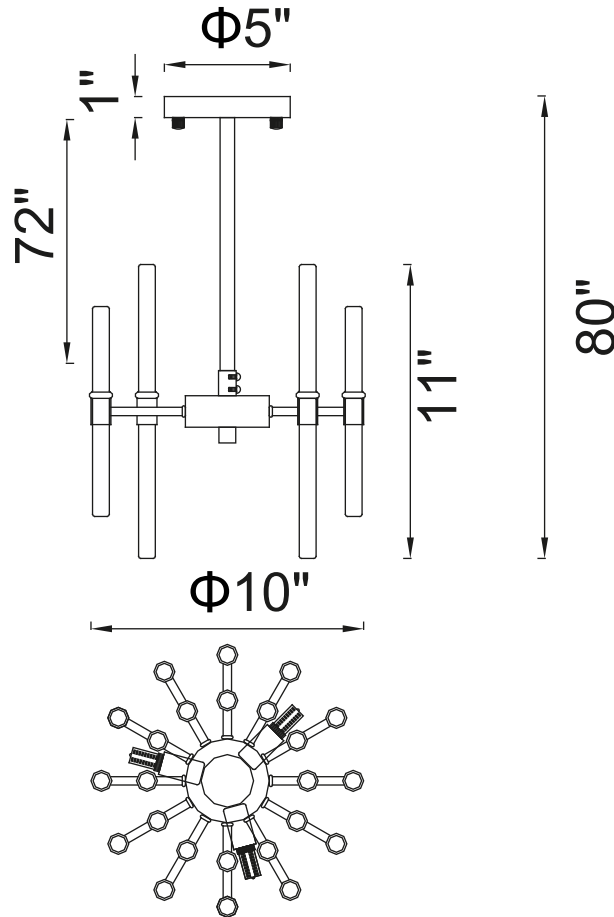

PROJECT: _____
 FIXTURE TYPE: _____
 LOCATION: _____
 CONTACT/PHONE: _____

Item	1137P10-3-613
Collection	MIROIR
Finish	Polished Nickel
Glass	Clear
Crystal	-----
Input	120V AC,60HZ,AC

Shade	-----
Length/Dia.	10"
Width/Ext.	-----
Height	11"
Maximum	80"
Lumens	-----

Light Source	G9
Bulb Info.	3×40W
Included	-----
Dimmable	Yes
Color	-----
Weight	