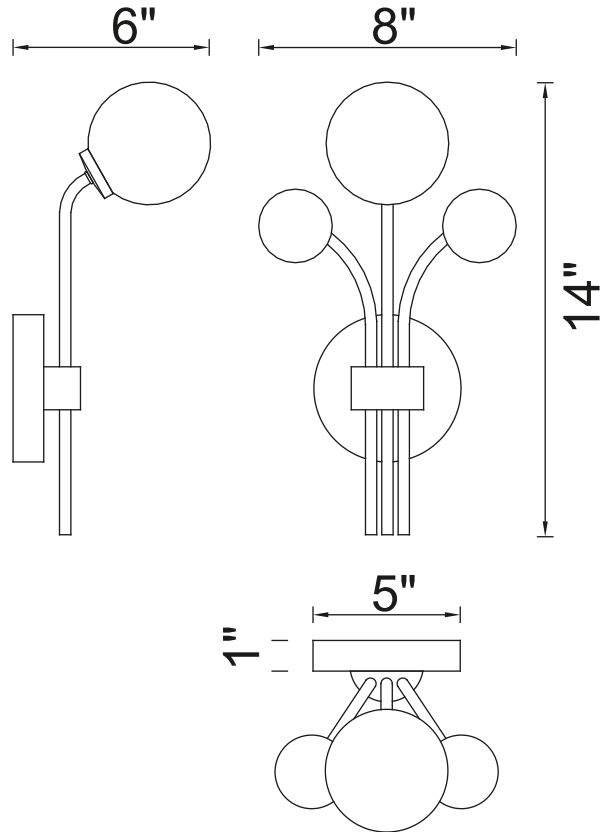

PROJECT: _____

FIXTURE TYPE: _____

LOCATION: _____

CONTACT/PHONE: _____

Item	1125W8-1-613
Collection	ELEMENT
Finish	Polished Nickel
Glass	Frosted
Crystal	-----
Input	120V AC,60HZ,AC

Shade	-----
Length/Dia.	8"
Width/Ext.	6"
Height	14"
Maximum	-----
Lumens	-----

Light Source	LED G9
Bulb Info.	1×MAX7W
Included	-----
Dimmable	Yes
Color	-----
Weight	