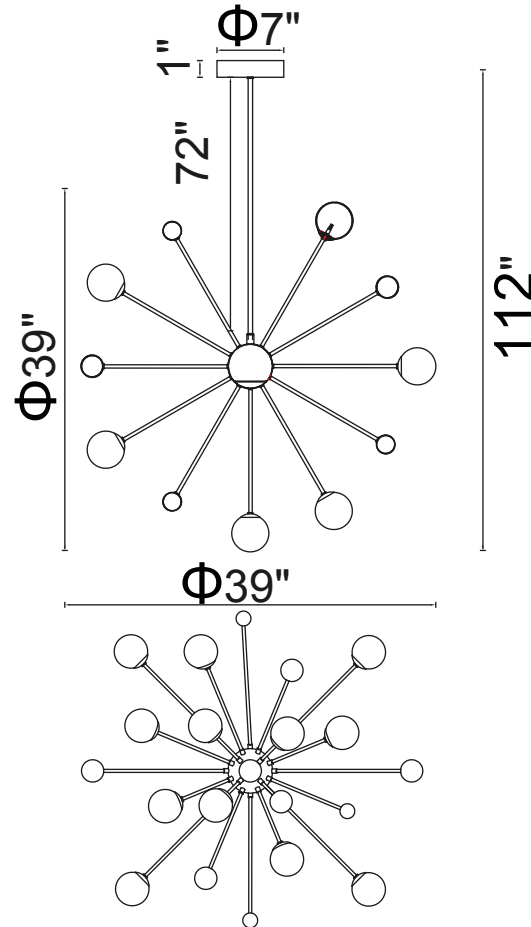

PROJECT: \_\_\_\_\_

FIXTURE TYPE: \_\_\_\_\_

LOCATION: \_\_\_\_\_

CONTACT/PHONE: \_\_\_\_\_

Item	1125P39-17-613
Collection	ELEMENT
Finish	Polished Nickel
Glass	Frosted
Crystal	-----
Input	120V AC,60HZ,AC

Shade	-----
Length/Dia.	39"
Width/Ext.	7"
Height	39"
Maximum	112"
Lumens	-----

Light Source	LED G9
Bulb Info.	17×MAX7W
Included	-----
Dimmable	No
Color	-----
Weight	