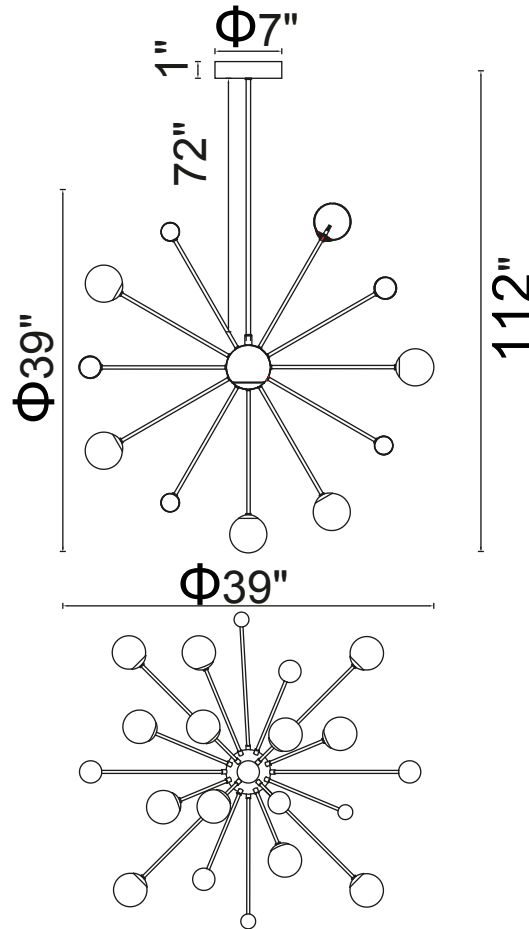

PROJECT: _____
 FIXTURE TYPE: _____
 LOCATION: _____
 CONTACT/PHONE: _____

Item	1125P39-17-268
Collection	ELEMENT
Finish	Sungold
Glass	Frosted
Crystal	-----
Input	120V AC,60HZ,AC

Shade	-----
Length/Dia.	39"
Width/Ext.	7"
Height	39"
Maximum	112"
Lumens	-----

Light Source	LED G9
Bulb Info.	17×MAX7W
Included	-----
Dimmable	No
Color	-----
Weight	