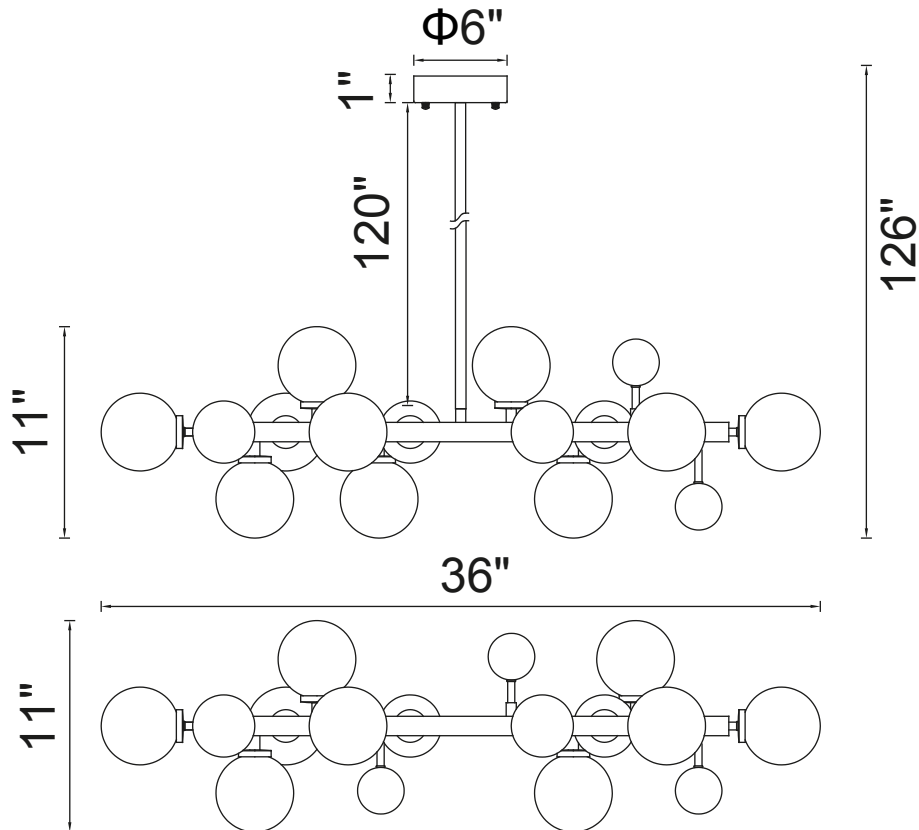

PROJECT: _____

FIXTURE TYPE: _____

LOCATION: _____

CONTACT/PHONE: _____

Item	1125P36-10-613
Collection	ELEMENT
Finish	Polished Nickel
Glass	Frosted
Crystal	-----
Input	120V AC,60HZ,AC

Shade	-----
Length/Dia.	36"
Width/Ext.	11"
Height	11"
Maximum	126"
Lumens	-----

Light Source	LED G9
Bulb Info.	10×MAX7W
Included	-----
Dimmable	No
Color	-----
Weight	