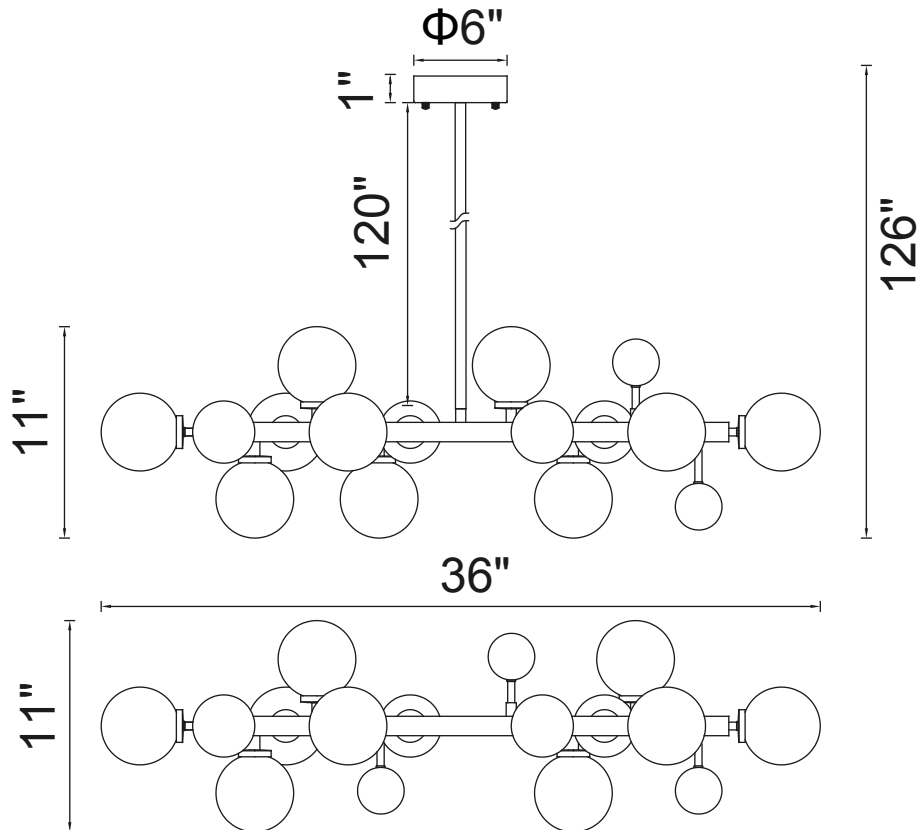

PROJECT: _____

FIXTURE TYPE: _____

LOCATION: _____

CONTACT/PHONE: _____

Item	1125P36-10-268
Collection	ELEMENT
Finish	Sungold
Glass	Frosted
Crystal	-----
Input	120V AC,60HZ,AC

Shade	-----
Length/Dia.	36"
Width/Ext.	11"
Height	11"
Maximum	126"
Lumens	-----

Light Source	LED G9
Bulb Info.	10×MAX7W
Included	-----
Dimmable	No
Color	-----
Weight	