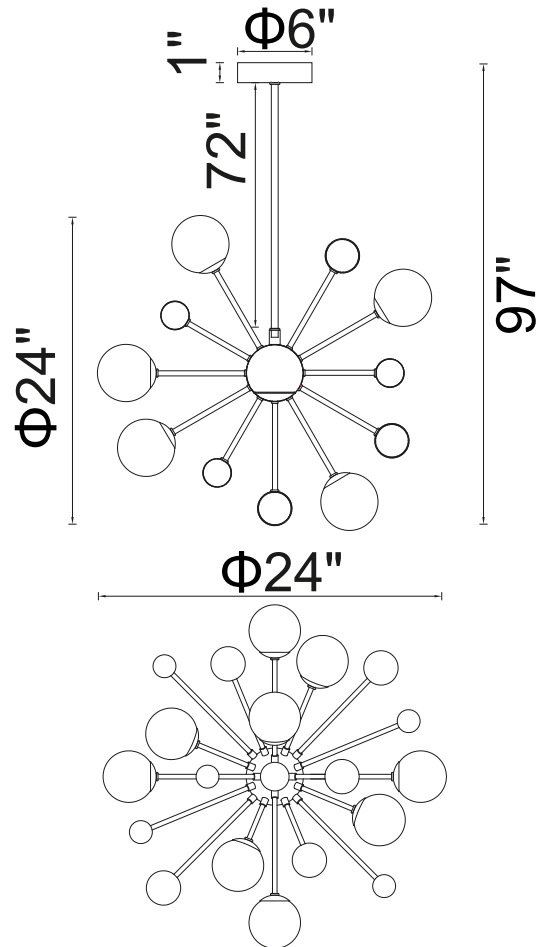

PROJECT: _____

FIXTURE TYPE: _____

LOCATION: _____

CONTACT/PHONE: _____

Item	1125P24-11-268
Collection	ELEMENT
Finish	Sungold
Glass	Frosted
Crystal	-----
Input	120V AC,60HZ,AC

Shade	-----
Length/Dia.	24"
Width/Ext.	-----
Height	24"
Maximum	97"
Lumens	-----

Light Source	LED G9
Bulb Info.	11×MAX7W
Included	-----
Dimmable	No
Color	-----
Weight	