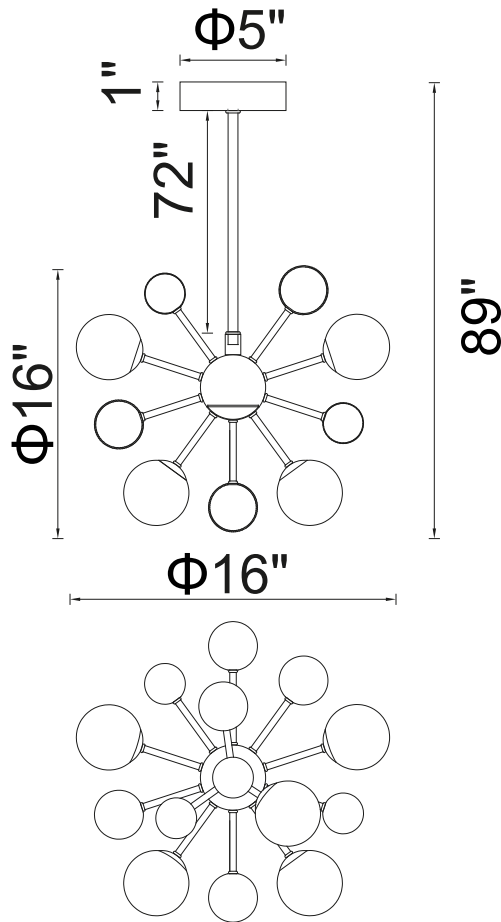

PROJECT: _____
 FIXTURE TYPE: _____
 LOCATION: _____
 CONTACT/PHONE: _____

Item	1125P16-8-613
Collection	ELEMENT
Finish	Polished Nickel
Glass	Frosted
Crystal	-----
Input	120V AC,60HZ,AC

Shade	-----
Length/Dia.	16"
Width/Ext.	-----
Height	16"
Maximum	89"
Lumens	-----

Light Source	LED G9
Bulb Info.	8×MAX 7W
Included	-----
Dimmable	Yes
Color	-----
Weight	-----