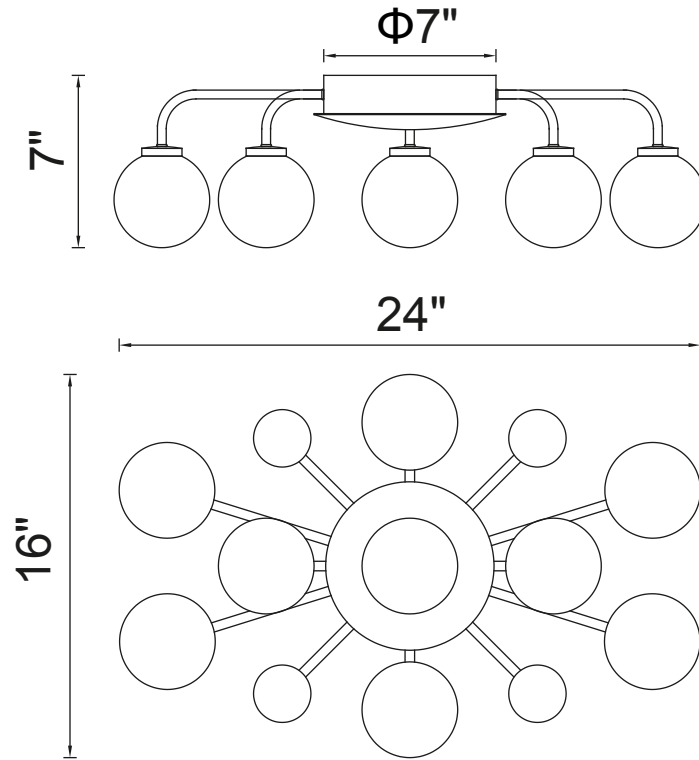

PROJECT: \_\_\_\_\_

FIXTURE TYPE: \_\_\_\_\_

LOCATION: \_\_\_\_\_

CONTACT/PHONE: \_\_\_\_\_

Item	1125C24-9-613
Collection	ELEMENT
Finish	Polished Nickel
Glass	Frosted
Crystal	-----
Input	120V AC,60HZ,AC

Shade	-----
Length/Dia.	24"
Width/Ext.	16"
Height	7"
Maximum	-----
Lumens	-----

Light Source	G4
Bulb Info.	9×MAX2W
Included	-----
Dimmable	Yes
Color	-----
Weight	