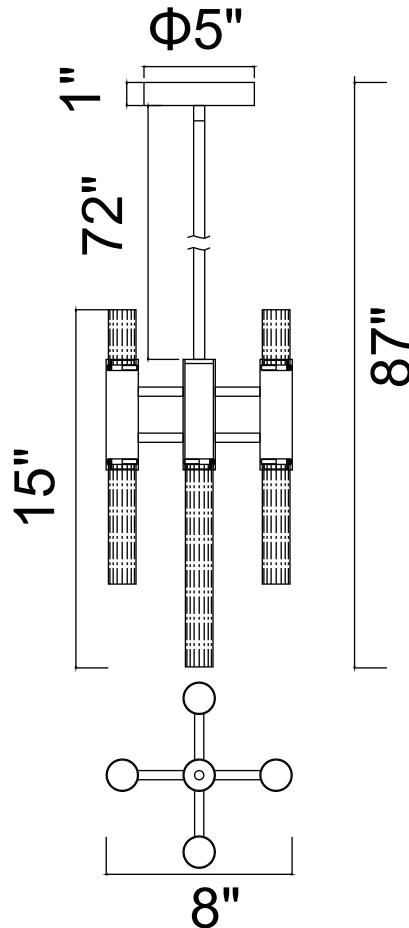

PROJECT: \_\_\_\_\_

FIXTURE TYPE: \_\_\_\_\_

LOCATION: \_\_\_\_\_

CONTACT/PHONE: \_\_\_\_\_

Item	1120P8-9-602
Collection	ORGUE
Finish	Satin Gold
Glass	Clear
Crystal	-----
Input	120V AC,60HZ,AC

Shade	-----
Length/Dia.	8"
Width/Ext.	8"
Height	15"
Maximum	87"
Lumens	-----

Light Source	LED G9
Bulb Info.	9×5W
Included	-----
Dimmable	Yes
Color	-----
Weight	