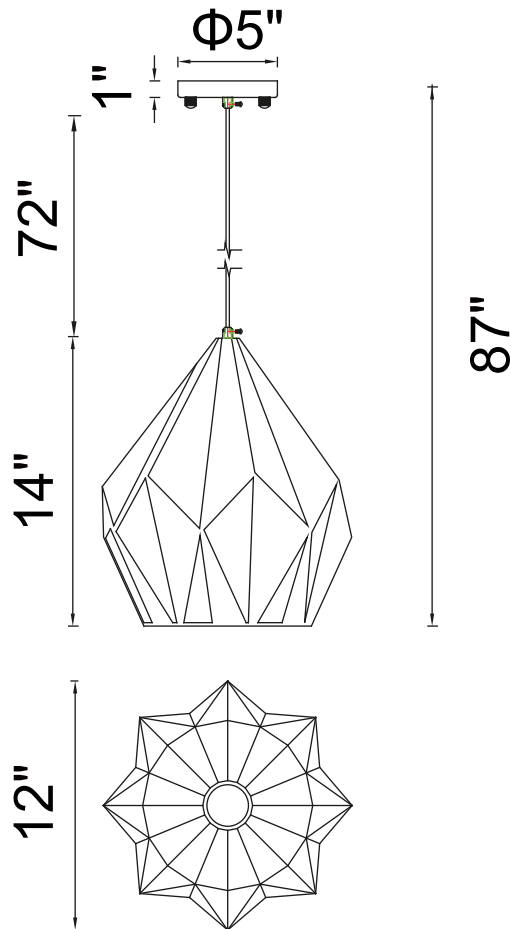

PROJECT: \_\_\_\_\_

FIXTURE TYPE: \_\_\_\_\_

LOCATION: \_\_\_\_\_

CONTACT/PHONE: \_\_\_\_\_

Item	1114P12-1-271
Collection	OXIDE
Finish	Black+Copper
Glass	-----
Crystal	-----
Input	120V AC,60HZ,AC

Shade	-----
Length/Dia.	12"
Width/Ext.	-----
Height	14"
Maximum	87"
Lumens	-----

Light Source	E26
Bulb Info.	1×60W
Included	-----
Dimmable	Yes
Color	-----
Weight	-----