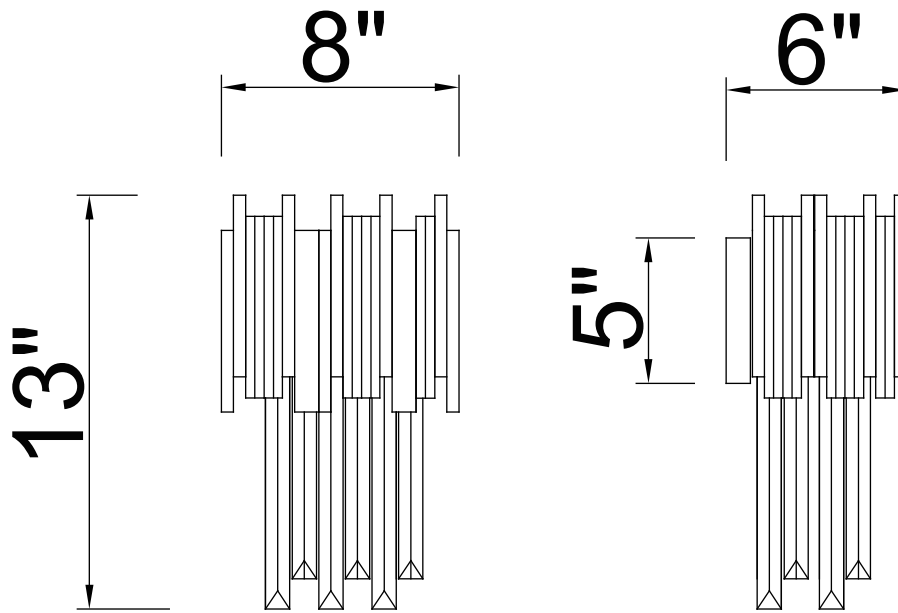

PROJECT: _____

FIXTURE TYPE: _____

LOCATION: _____

CONTACT/PHONE: _____

Item	1112W8-1-169
Collection	DECO
Finish	Medallion Gold
Glass	-----
Crystal	Clear
Input	120V AC,60HZ,AC

Shade	-----
Length/Dia.	8"
Width/Ext.	-----
Height	13"
Maximum	-----
Lumens	-----

Light Source	E12
Bulb Info.	1×60W
Included	-----
Dimmable	Yes
Color	-----
Weight	