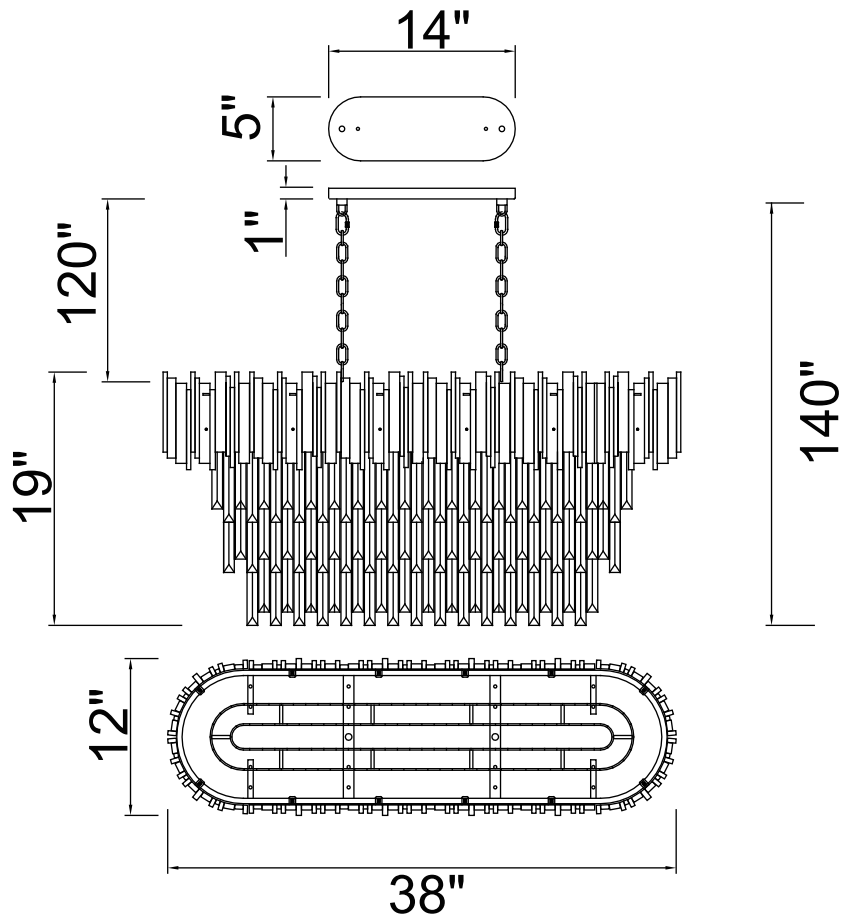

PROJECT: \_\_\_\_\_

FIXTURE TYPE: \_\_\_\_\_

LOCATION: \_\_\_\_\_

CONTACT/PHONE: \_\_\_\_\_

Item	1112P38-9-169
Collection	DECO
Finish	Medallion Gold
Glass	-----
Crystal	Clear
Input	120V AC,60HZ,AC

Shade	-----
Length/Dia.	38"
Width/Ext.	12"
Height	19"
Maximum	140"
Lumens	-----

Light Source	E12
Bulb Info.	9×60W
Included	-----
Dimmable	Yes
Color	-----
Weight	