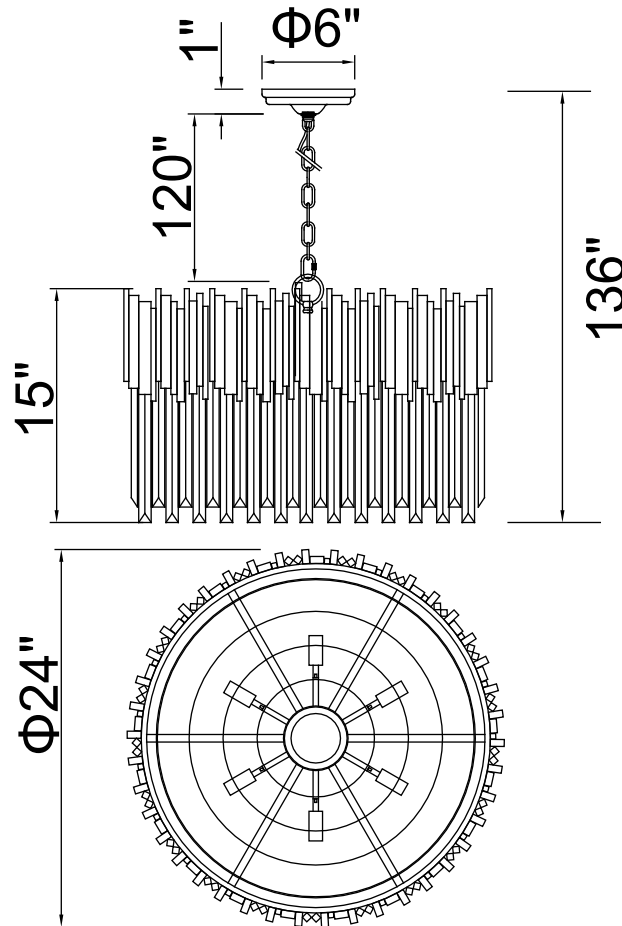

PROJECT: \_\_\_\_\_

FIXTURE TYPE: \_\_\_\_\_

LOCATION: \_\_\_\_\_

CONTACT/PHONE: \_\_\_\_\_

Item	1112P24-7-169
Collection	DECO
Finish	Medallion Gold
Glass	-----
Crystal	Clear
Input	120V AC,60HZ,AC

Shade	-----
Length/Dia.	24"
Width/Ext.	-----
Height	15"
Maximum	136"
Lumens	-----

Light Source	E12
Bulb Info.	7×60W
Included	-----
Dimmable	Yes
Color	-----
Weight	