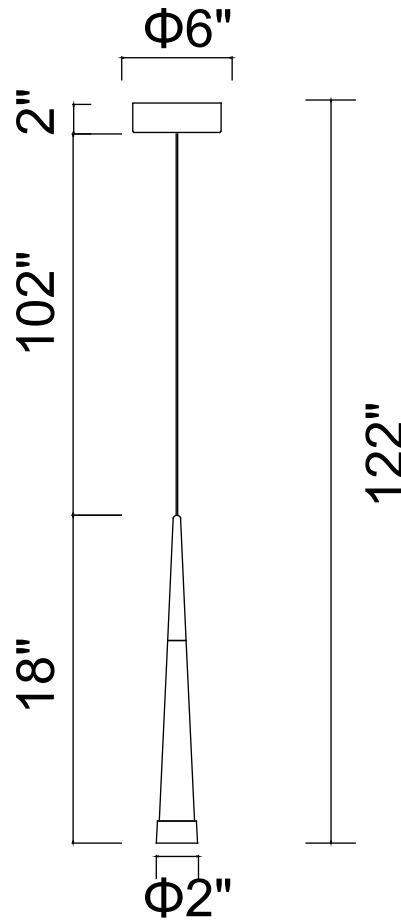

PROJECT: \_\_\_\_\_  
 FIXTURE TYPE: \_\_\_\_\_  
 LOCATION: \_\_\_\_\_  
 CONTACT/PHONE: \_\_\_\_\_

Item	1103P5-1-602
Collection	ANDES
Finish	Satin Gold
Acrylic	Frosted
Crystal	-----
Input	120V AC,60HZ,AC

Shade	-----
Length/Dia.	6"
Width/Ext.	-----
Height	18"
Maximum	122"
Lumens	-----

Light Source	LED
Bulb Info.	5W
Included	-----
Dimmable	Yes
Color	3000K
Weight	