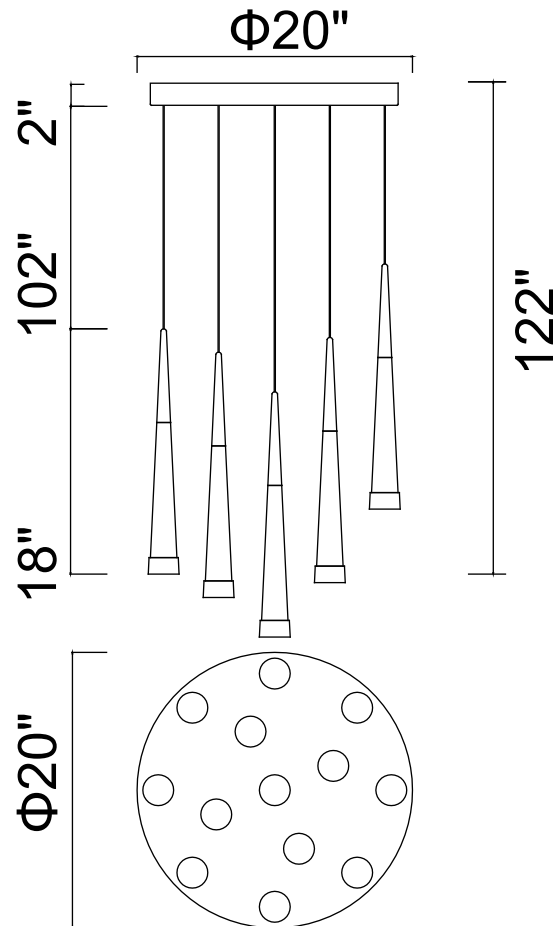

PROJECT: _____

FIXTURE TYPE: _____

LOCATION: _____

CONTACT/PHONE: _____

Item	1103P20-13-602
Collection	ANDES
Finish	Satin Gold
Acrylic	Frosted
Crystal	-----
Input	120V AC,60HZ,AC

Shade	-----
Length/Dia.	20"
Width/Ext.	-----
Height	18"
Maximum	122"
Lumens	-----

Light Source	LED
Bulb Info.	65W
Included	-----
Dimmable	Yes
Color	3000K
Weight	