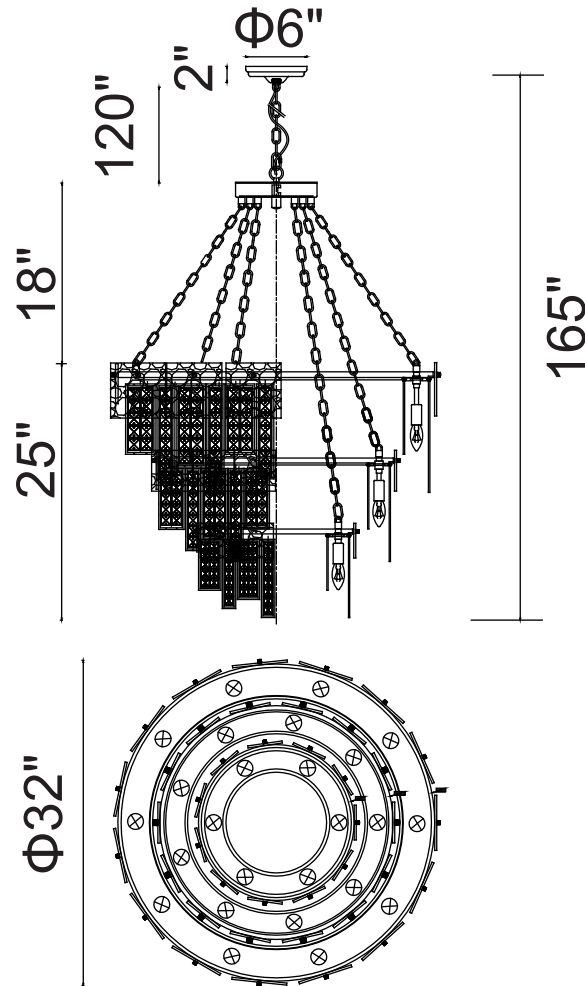

PROJECT: \_\_\_\_\_

FIXTURE TYPE: \_\_\_\_\_

LOCATION: \_\_\_\_\_

CONTACT/PHONE: \_\_\_\_\_

Item	1099P32-24-613
Collection	GLACIER
Finish	Polished Nickel
Glass	Black
Crystal	-----
Input	120V AC,60HZ,AC

Shade	-----
Length/Dia.	32"
Width/Ext.	-----
Height	25"
Maximum	165"
Lumens	-----

Light Source	E12
Bulb Info.	24×60W
Included	-----
Dimmable	Yes
Color	-----
Weight	-----