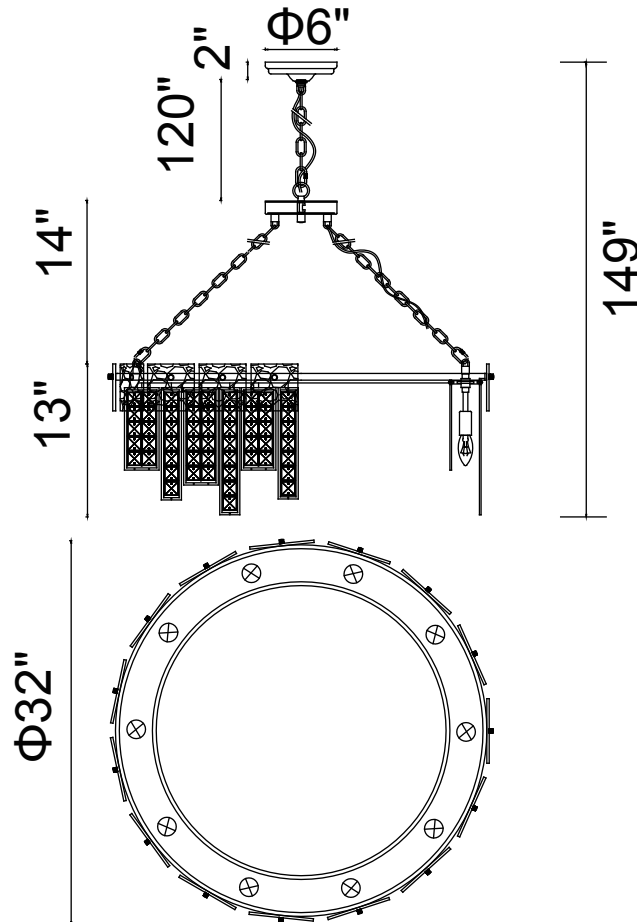

PROJECT: _____

FIXTURE TYPE: _____

LOCATION: _____

CONTACT/PHONE: _____

Item	1099P32-10-613
Collection	GLACIER
Finish	Polished Nickel
Glass	Black
Crystal	-----
Input	120V AC,60HZ,AC

Shade	-----
Length/Dia.	32"
Width/Ext.	-----
Height	13"
Maximum	149"
Lumens	-----

Light Source	E12
Bulb Info.	10×60W
Included	-----
Dimmable	Yes
Color	-----
Weight	-----